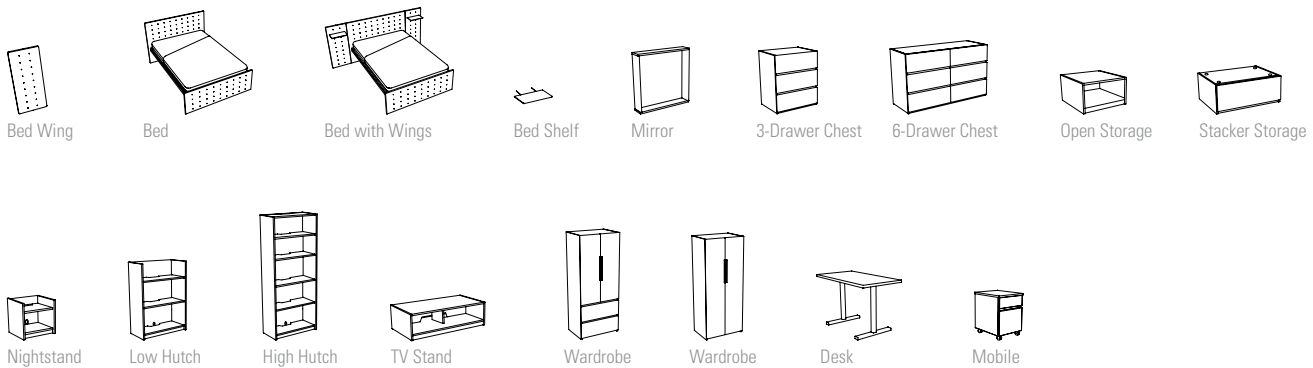

Alcove

Alcove is your choice for the most contemporary room style. Moveable storage beneath bed and adjustable shelves let you save space and gain flexibility.

specifications

- Veneers are Oak and Maple.
- Primary material is 3/4" veneer plywood.
- Glue and dowel construction.
- Melamine panels are 3/4" on particle board.
- Veneer door fronts are MDF core.
- Melamine doors and drawer fronts are particle board core.
- 3mm PVC on drawers, desk tops, and doors.
- 3/4" back panels.
- Laminate only on worksurface height surfaces.
- Three solid melamine colors and standard veneer finishes.
- Back panels always match drawer fronts.
- Metal shelf.

line drawings

wood finish

Cover: Alcove shown in Cocoa Maple finish. Shown with Gracie chair.

Color Disclaimer

Please order actual material samples for specifying purposes. Color accuracy is not guaranteed with these images.