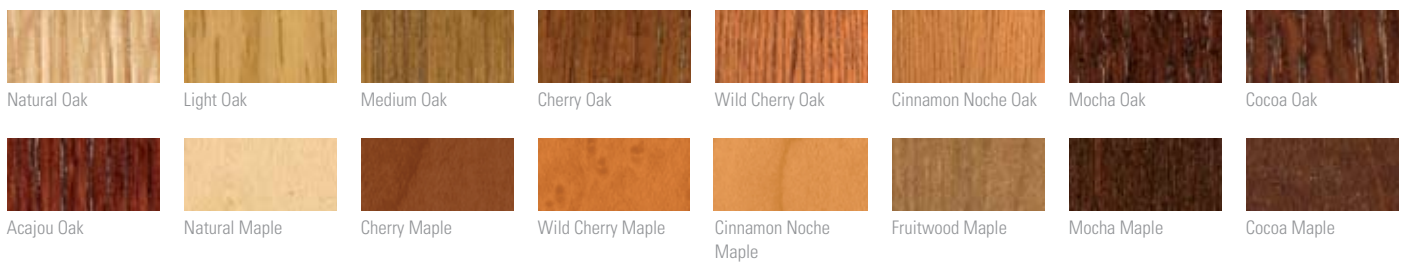

Alcove

Alcove is your choice for the most contemporary room style. Moveable storage beneath bed and adjustable shelves let you save space and gain flexibility.

specifications

- Veneers are Oak and Maple.
- Primary material is 3/4" veneer plywood.
- Glue and dowel construction.
- Melamine panels are 3/4" on particle board.
- Veneer door fronts are MDF core.
- Melamine doors and drawer fronts are particle board core.
- 3mm PVC on drawers, desk tops, and doors.
- 3/4" back panels.
- Laminate only on worksurface height surfaces.
- Three solid melamine colors and standard veneer finishes.
- Back panels always match drawer fronts.
- Metal shelf.

line drawings

wood finish

Cover: Alcove shown in Cocoa Maple finish. Shown with Gracie chair.

Color Disclaimer

Please order actual material samples for specifying purposes. Color accuracy is not guaranteed with these images.