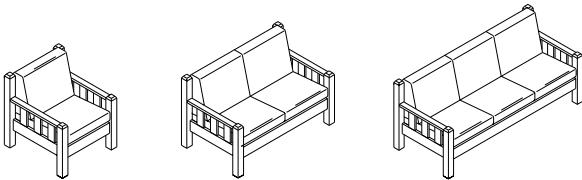

line drawings

Chair

Settee

Sofa

wood finish

Color Disclaimer

Please order actual material samples for specifying purposes. Color accuracy is not guaranteed with these images.