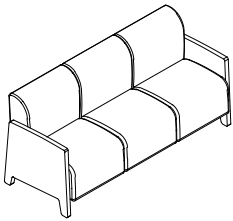

Wide Open Arm Settee

Wide Open Arm Sofa

specifications

- Chair: 25"W x 34"H x 30"D. Seat height: 18".
- Settee: 48"W x 34"H x 30"D. Seat height: 18".
- Sofa: 70"W x 34"H x 30"D. Seat height: 18".
- Ottoman: 25"W x 18"H x 25"D.
- Modular Seat: 25"W x 34"H x 30"D. Seat height 18".
- Straight Spanner: 18"W x 16½"H x 22"D.
- Inside and Outside Corner Spanner: 40"W x 16½"H x 22"D.
- The tablet arm (optional) rotates 180°. Laminate top finish matches wood arm.
- Modular components work together to form different seating configurations. Modular seat cannot be used without other components.
- Structural frame material for seat and back is ¾" upholstery grade plywood.
- Arms are 1½" hardwood veneer plywood.
- Construction method is glue and dowel.
- Arms, seat, and back are constructed as separate units.
- Upholstery is attached to frame with hook and loop method, allowing for field re-upholstery of any component.
- Arms are attached to seat and back with concealed bolts.
- CAL 117 foam, multiple thicknesses, used throughout.

suggested ganging configurations

line drawings

Armless Chair

Armless Settee

Armless Sofa

Ottoman

Modular Seat

Modular Arm

Modular Spanner

Modular Inside Corner

Modular Outside Corner

Chair with Narrow Open Arm

Settee with Narrow Open Arm

Sofa with Narrow Open Arm

Chair with Solid Arm

Settee with Solid Arm