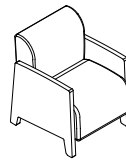

Wide Open Arm Settee

Wide Open Arm Sofa

specifications

- Chair: 25"W x 34"H x 30"D. Seat height: 18".
- Settee: 48"W x 34"H x 30"D. Seat height: 18".
- Sofa: 70"W x 34"H x 30"D. Seat height: 18".
- Ottoman: 25"W x 18"H x 25"D.
- Modular Seat: 25"W x 34"H x 30"D. Seat height 18".
- Straight Spanner: 18"W x 16½"H x 22"D.
- Inside and Outside Corner Spanner: 40"W x 16½"H x 22"D.
- The tablet arm (optional) rotates 180°. Laminate top finish matches wood arm.
- Modular components work together to form different seating configurations. Modular seat cannot be used without other components.
- Structural frame material for seat and back is ¾" upholstery grade plywood.
- Arms are 1½" hardwood veneer plywood.
- Construction method is glue and dowel.
- Arms, seat, and back are constructed as separate units.
- Upholstery is attached to frame with hook and loop method, allowing for field re-upholstery of any component.
- Arms are attached to seat and back with concealed bolts.
- CAL 117 foam, multiple thicknesses, used throughout.

suggested ganging configurations

line drawings

Armless Chair

Armless Settee

Armless Sofa

Ottoman

Modular Seat

Modular Arm

Modular Spanner

Modular Inside Corner

Modular Outside Corner

Chair with Narrow Open Arm

Settee with Narrow Open Arm

Sofa with Narrow Open Arm

Chair with Solid Arm

Settee with Solid Arm