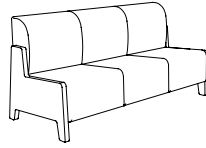

Bluto

Simple and contemporary with four arms styles to choose from, each made from 1½" hardwood veneer plywood. The nicely designed "crumb relief" at the seat and back joint allows all crumbs and liquids to go right to the floor, away from the upholstery. And the best is saved for last – it's completely field re-upholsterable!

Wide Open Arm Settee

Wide Open Arm Sofa

specifications

- Chair: 25"W x 34"H x 30"D. Seat height: 18".
- Settee: 48"W x 34"H x 30"D. Seat height: 18".
- Sofa: 70"W x 34"H x 30"D. Seat height: 18".
- Ottoman: 25"W x 18"H x 25"D.
- Modular Seat: 25"W x 34"H x 30"D. Seat height 18".
- Straight Spanner: 18"W x 16½"H x 22"D.
- Inside and Outside Corner Spanner: 40"W x 16½"H x 22"D.
- The tablet arm (optional) rotates 180°. Laminate top finish matches wood arm.
- Modular components work together to form different seating configurations. Modular seat cannot be used without other components.
- Structural frame material for seat and back is ¾" upholstery grade plywood.
- Arms are 1½" hardwood veneer plywood.
- Construction method is glue and dowel.
- Arms, seat, and back are constructed as separate units.
- Upholstery is attached to frame with hook and loop method, allowing for field re-upholstery of any component.
- Arms are attached to seat and back with concealed bolts.
- CAL 117 foam, multiple thicknesses, used throughout.

suggested ganging configurations

line drawings

Armless Chair

Armless Settee

Armless Sofa

Ottoman

Modular Seat

Modular Arm

Modular Spanner

Modular Inside Corner

Modular Outside Corner

Chair with Narrow Open Arm

Settee with Narrow Open Arm

Sofa with Narrow Open Arm

Chair with Solid Arm

Settee with Solid Arm