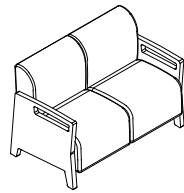

Wide Open Arm Settee

Wide Open Arm Sofa

specifications

- Chair: 25"W x 34"H x 30"D. Seat height: 18".
- Settee: 48"W x 34"H x 30"D. Seat height: 18".
- Sofa: 70"W x 34"H x 30"D. Seat height: 18".
- Ottoman: 25"W x 18"H x 25"D.
- Modular Seat: 25"W x 34"H x 30"D. Seat height 18".
- Straight Spanner: 18"W x 16½"H x 22"D.
- Inside and Outside Corner Spanner: 40"W x 16½"H x 22"D.
- The tablet arm (optional) rotates 180°. Laminate top finish matches wood arm.
- Modular components work together to form different seating configurations. Modular seat cannot be used without other components.
- Structural frame material for seat and back is ¾" upholstery grade plywood.
- Arms are 1½" hardwood veneer plywood.
- Construction method is glue and dowel.
- Arms, seat, and back are constructed as separate units.
- Upholstery is attached to frame with hook and loop method, allowing for field re-upholstery of any component.
- Arms are attached to seat and back with concealed bolts.
- CAL 117 foam, multiple thicknesses, used throughout.

suggested ganging configurations

line drawings

Armless Chair

Armless Settee

Armless Sofa

Ottoman

Modular Seat

Modular Arm

Modular Spanner

Modular Inside Corner

Modular Outside Corner

Chair with Narrow Open Arm

Settee with Narrow Open Arm

Sofa with Narrow Open Arm

Chair with Solid Arm

Settee with Solid Arm