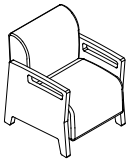

Wide Open Arm Settee

Wide Open Arm Sofa

specifications

- Chair: 25"W x 34"H x 30"D. Seat height: 18".
- Settee: 48"W x 34"H x 30"D. Seat height: 18".
- Sofa: 70"W x 34"H x 30"D. Seat height: 18".
- Ottoman: 25"W x 18"H x 25"D.
- Modular Seat: 25"W x 34"H x 30"D. Seat height 18".
- Straight Spanner: 18"W x 16½"H x 22"D.
- Inside and Outside Corner Spanner: 40"W x 16½"H x 22"D.
- The tablet arm (optional) rotates 180°. Laminate top finish matches wood arm.
- Modular components work together to form different seating configurations. Modular seat cannot be used without other components.
- Structural frame material for seat and back is ¾" upholstery grade plywood.
- Arms are 1½" hardwood veneer plywood.
- Construction method is glue and dowel.
- Arms, seat, and back are constructed as separate units.
- Upholstery is attached to frame with hook and loop method, allowing for field re-upholstery of any component.
- Arms are attached to seat and back with concealed bolts.
- CAL 117 foam, multiple thicknesses, used throughout.

suggested ganging configurations

line drawings

Armless Chair

Armless Settee

Armless Sofa

Ottoman

Modular Seat

Modular Arm

Modular Spanner

Modular Inside Corner

Modular Outside Corner

Chair with Narrow Open Arm

Settee with Narrow Open Arm

Sofa with Narrow Open Arm

Chair with Solid Arm

Settee with Solid Arm