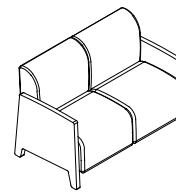

Wide Open Arm Settee

Wide Open Arm Sofa

specifications

- Chair: 25"W x 34"H x 30"D. Seat height: 18".
- Settee: 48"W x 34"H x 30"D. Seat height: 18".
- Sofa: 70"W x 34"H x 30"D. Seat height: 18".
- Ottoman: 25"W x 18"H x 25"D.
- Modular Seat: 25"W x 34"H x 30"D. Seat height 18".
- Straight Spanner: 18"W x 16½"H x 22"D.
- Inside and Outside Corner Spanner: 40"W x 16½"H x 22"D.
- The tablet arm (optional) rotates 180°. Laminate top finish matches wood arm.
- Modular components work together to form different seating configurations. Modular seat cannot be used without other components.
- Structural frame material for seat and back is ¾" upholstery grade plywood.
- Arms are 1½" hardwood veneer plywood.
- Construction method is glue and dowel.
- Arms, seat, and back are constructed as separate units.
- Upholstery is attached to frame with hook and loop method, allowing for field re-upholstery of any component.
- Arms are attached to seat and back with concealed bolts.
- CAL 117 foam, multiple thicknesses, used throughout.

suggested ganging configurations

line drawings

Armless Chair

Armless Settee

Armless Sofa

Ottoman

Modular Seat

Modular Arm

Modular Spanner

Modular Inside Corner

Modular Outside Corner

Chair with Narrow Open Arm

Settee with Narrow Open Arm

Sofa with Narrow Open Arm

Chair with Solid Arm

Settee with Solid Arm