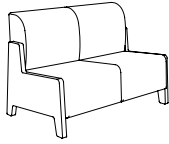

Bluto

Simple and contemporary with four arms styles to choose from, each made from 1½" hardwood veneer plywood. The nicely designed "crumb relief" at the seat and back joint allows all crumbs and liquids to go right to the floor, away from the upholstery. And the best is saved for last – it's completely field re-upholsterable!

Wide Open Arm Settee

Wide Open Arm Sofa

specifications

- Chair: 25"W x 34"H x 30"D. Seat height: 18".
- Settee: 48"W x 34"H x 30"D. Seat height: 18".
- Sofa: 70"W x 34"H x 30"D. Seat height: 18".
- Ottoman: 25"W x 18"H x 25"D.
- Modular Seat: 25"W x 34"H x 30"D. Seat height 18".
- Straight Spanner: 18"W x 16½"H x 22"D.
- Inside and Outside Corner Spanner: 40"W x 16½"H x 22"D.
- The tablet arm (optional) rotates 180°. Laminate top finish matches wood arm.
- Modular components work together to form different seating configurations. Modular seat cannot be used without other components.
- Structural frame material for seat and back is ¾" upholstery grade plywood.
- Arms are 1½" hardwood veneer plywood.
- Construction method is glue and dowel.
- Arms, seat, and back are constructed as separate units.
- Upholstery is attached to frame with hook and loop method, allowing for field re-upholstery of any component.
- Arms are attached to seat and back with concealed bolts.
- CAL 117 foam, multiple thicknesses, used throughout.

suggested ganging configurations

line drawings

Armless Chair

Armless Settee

Armless Sofa

Ottoman

Modular Seat

Modular Arm

Modular Spanner

Modular Inside Corner

Modular Outside Corner

Chair with Narrow Open Arm

Settee with Narrow Open Arm

Sofa with Narrow Open Arm

Chair with Solid Arm

Settee with Solid Arm