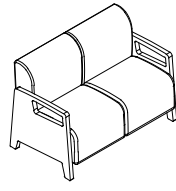

Settee with Wide Open Arm