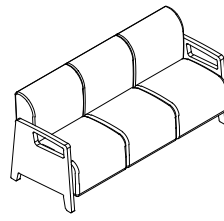

Sofa with Wide Open Arm

wood finish

Color Disclaimer

Please order actual material samples for specifying purposes.
Color accuracy is not guaranteed with these images.