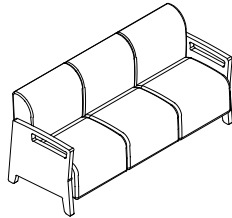

Wide Open Arm Settee

Wide Open Arm Sofa

specifications

- Chair: 25"W x 34"H x 30"D. Seat height: 18".
- Settee: 48"W x 34"H x 30"D. Seat height: 18".
- Sofa: 70"W x 34"H x 30"D. Seat height: 18".
- Ottoman: 25"W x 18"H x 25"D.
- Modular Seat: 25"W x 34"H x 30"D. Seat height 18".
- Straight Spanner: 18"W x 16½"H x 22"D.
- Inside and Outside Corner Spanner: 40"W x 16½"H x 22"D.
- The tablet arm (optional) rotates 180°. Laminate top finish matches wood arm.
- Modular components work together to form different seating configurations. Modular seat cannot be used without other components.
- Structural frame material for seat and back is ¾" upholstery grade plywood.
- Arms are 1½" hardwood veneer plywood.
- Construction method is glue and dowel.
- Arms, seat, and back are constructed as separate units.
- Upholstery is attached to frame with hook and loop method, allowing for field re-upholstery of any component.
- Arms are attached to seat and back with concealed bolts.
- CAL 117 foam, multiple thicknesses, used throughout.

suggested ganging configurations

line drawings

Armless Chair

Armless Settee

Armless Sofa

Ottoman

Modular Seat

Modular Arm

Modular Spanner

Modular Inside Corner

Modular Outside Corner

Chair with Narrow Open Arm

Settee with Narrow Open Arm

Sofa with Narrow Open Arm

Chair with Solid Arm

Settee with Solid Arm