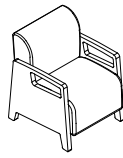

Chair with Wide Open Arm