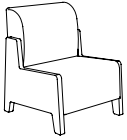

Bluto

Simple and contemporary with four arms styles to choose from, each made from 1½" hardwood veneer plywood. The nicely designed "crumb relief" at the seat and back joint allows all crumbs and liquids to go right to the floor, away from the upholstery. And the best is saved for last – it's completely field re-upholsterable!

Wide Open Arm Settee

Wide Open Arm Sofa

specifications

- Chair: 25"W x 34"H x 30"D. Seat height: 18".
- Settee: 48"W x 34"H x 30"D. Seat height: 18".
- Sofa: 70"W x 34"H x 30"D. Seat height: 18".
- Ottoman: 25"W x 18"H x 25"D.
- Modular Seat: 25"W x 34"H x 30"D. Seat height 18".
- Straight Spanner: 18"W x 16½"H x 22"D.
- Inside and Outside Corner Spanner: 40"W x 16½"H x 22"D.
- The tablet arm (optional) rotates 180°. Laminate top finish matches wood arm.
- Modular components work together to form different seating configurations. Modular seat cannot be used without other components.
- Structural frame material for seat and back is ¾" upholstery grade plywood.
- Arms are 1½" hardwood veneer plywood.
- Construction method is glue and dowel.
- Arms, seat, and back are constructed as separate units.
- Upholstery is attached to frame with hook and loop method, allowing for field re-upholstery of any component.
- Arms are attached to seat and back with concealed bolts.
- CAL 117 foam, multiple thicknesses, used throughout.

suggested ganging configurations

line drawings

Armless Chair

Armless Settee

Armless Sofa

Ottoman

Modular Seat

Modular Arm

Modular Spanner

Modular Inside Corner

Modular Outside Corner

Chair with Narrow Open Arm

Settee with Narrow Open Arm

Sofa with Narrow Open Arm

Chair with Solid Arm

Settee with Solid Arm