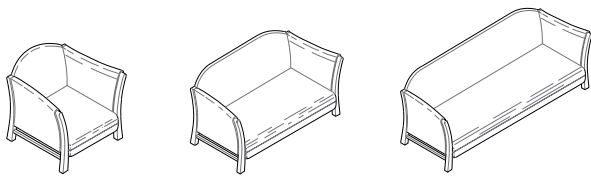

### specifications

- Chair: 32"W x 32"H x 30"D. Seat height: 17".
- Settee: 55"W x 32"H x 30"D. Seat height: 17".
- Sofa: 78"W x 32"H x 30"D. Seat height: 17".
- Exposed, finished portions of the frame are solid oak.
- Structural frame material is 1" upholstery grade plywood.
- Construction method is glue and dowel with screwed hardwood reinforcement.
- Seat and back are constructed as a single frame.
- Flared arms are a combination of solid oak front and back uprights with an upholstered panel between.
- Arms are rabbeted to seat and back frame, glued and stapled.
- Seat and back are spring supported.
- CAL 117 foam, multiple thicknesses, used throughout.

### line drawings

Chair

Settee

Sofa