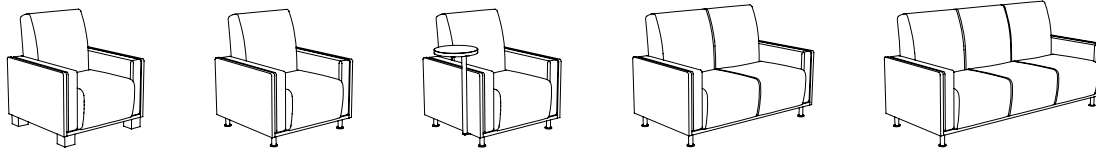

Zephyr

Zephyr offers contemporary style with clean lines. Sturdy plywood sides provide durability combined with a great aesthetic.

specifications

- Chair: 30"W x 35"H x 30"D. Seat height 19".
- Settee: 55"W x 35"H x 30"D. Seat height 19".
- Sofa: 77"W x 35"H x 30"D. Seat height 19".
- Structural frame material is ¾" upholstery grade plywood.
- Structural frame construction method is glue and dowel.
- Seat and back are constructed as separate units.
- Select from metal or wood feet.
- Tablet arm (optional) rotates 180 degrees. Laminate top finish matches wood feet.
- All styles available with wood or metal feet.

line drawings

Chair

Chair

Chair with Tablet Arm

Settee

Sofa

wood finish

Color Disclaimer