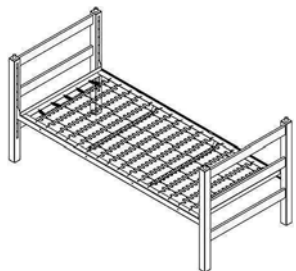

Height adjustable.

Patented one-piece pin channel allows bed height to be adjusted with no tools.

One-piece metal side rail.

For strength and finished look. No welds, rivets or joints. The gussets are inverted to prevent potential drawer interference, maximize space under the bed and provide a clean aesthetic.

Interchangeable bed decks.

Wood and spring decks are universal and can be used with any of our five bed solutions providing a long-term sustainable investment.

Bed Specific Features

	Deck Heights	Loft/Bunk Method	Material/Construction	Other
Breton	8	Integrated wood pegs	Solid wood. Mortise and tenon	Finished cap kit option includes 2 hook caps
Essix	11	Integrated plastic couplers, patented	Extruded aluminum posts and metal-to-metal connections for durability and simple field replacement (no glue)	
Gibraltar	8	Integrated pegs, laminated hardwood veneer panels	Laminated hardwood veneer plywood. Modified mortise and tenon provide unmatched durability	Customizable headboard
Respond	11	Steel pins	Solid wood. Mortise and tenon	Loft kit. Includes one piece metal stabilizer bar
Tool Free	11	Steel pins	Solid wood. Mortise and tenon	Bed can be flipped providing two different aesthetics

How to Specify

Example. 1. Model Number/Size 2. Species 3. Finish

BRBE3S3885
 K
 01

Step 1. Identify the Part Number from the succeeding product price pages.

Step 2. Select the Species, if applicable.

- K** Oak
- M** Maple

Breton Bed
71-204

- Standard includes:**
- Solid hardwood posts and rails
 - Species: **K** Oak or **M** Maple
 - Integrated pegs for lofting and bunking with no tools
 - One piece steel side rails: black
 - 8 deck heights with steel pin channel
 - Deck: spring or 3-piece wood
 - Fits mattress size 36x80
 - Shipped ready to assemble