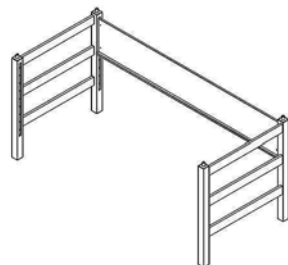

Breton Loft Kit
71-204
Tip: guard rail and ladder are recommended for use with loft kits.

1. **Standard includes:**
2. Solid hardwood post and rails
   - Species: **K** Oak or **M** Maple
   - Integrated pegs for lofting with no tools
   - Wood or metal stabilizer bar; includes safety locking device
   - Shipped ready to assemble

Part Number	Description	D" x W" x H"	Price
BRLF3M3885-K	BRETON, Loft Kit, 3 Rail, Metal Stabilizer Rail	38 x 85 x 38	$490
BRLF3M3885-M	BRETON, Loft Kit, 3 Rail, Metal Stabilizer Rail	38 x 85 x 38	$515
BRLF3R3885-K	BRETON, Loft Kit, 3 Rail, Wood Stabilizer Rail	38 x 85 x 38	$550
BRLF3R3885-M	BRETON, Loft Kit, 3 Rail, Wood Stabilizer Rail	38 x 85 x 38	$575