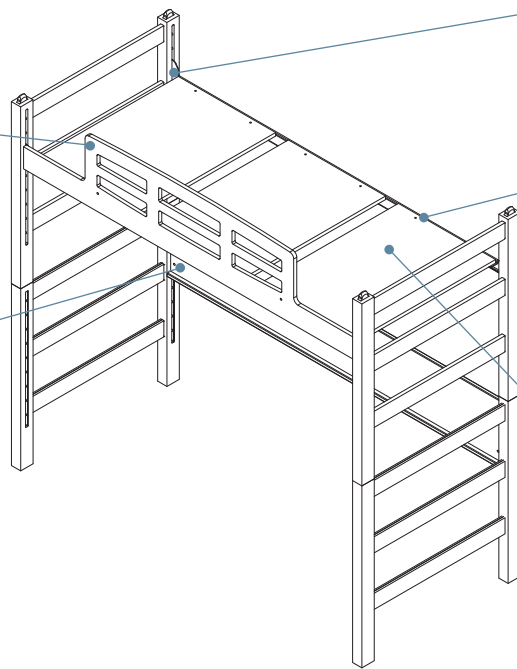

Breton

Essix

Gibraltar

Respond

Tool Free

Universal Features

Bunk and loft without tools.

For simplicity and flexibility.

Interchangeable accessories.

Talon Shelves, Clip-on shelves, Decorative Rails and Guard Rails are designed to be interchanged with any bed solution.

Intuitive locking device.

Located on stabilizer bars. Ensures safe, secure application.

Height adjustable.

Patented one-piece pin channel allows bed height to be adjusted with no tools.

One-piece metal side rail.

For strength and finished look. No welds, rivets or joints. The gussets are inverted to prevent potential drawer interference, maximize space under the bed and provide a clean aesthetic.

Interchangeable bed decks.

Wood and spring decks are universal and can be used with any of our five bed solutions providing a long-term sustainable investment.

Bed Specific Features

	Deck Heights	Loft/Bunk Method	Material/Construction	Other
Breton	8	Integrated wood pegs	Solid wood. Mortise and tenon	Finished cap kit option includes 2 hook caps
Essix	11	Integrated plastic couplers, patented	Extruded aluminum posts and metal-to-metal connections for durability and simple field replacement (no glue)	
Gibraltar	8	Integrated pegs, laminated hardwood veneer panels	Laminated hardwood veneer plywood. Modified mortise and tenon provide unmatched durability	Customizable headboard
Respond	11	Steel pins	Solid wood. Mortise and tenon	Loft kit. Includes one piece metal stabilizer bar
Tool Free	11	Steel pins	Solid wood. Mortise and tenon	Bed can be flipped providing two different aesthetics