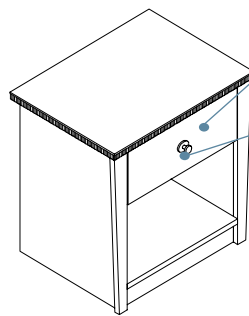

Drawers.

Have 3/4 extension epoxy coated slides.

Pulls.

Decorative nickel pulls.

Configurations

Available with 1-, 2-, or 3-drawers.