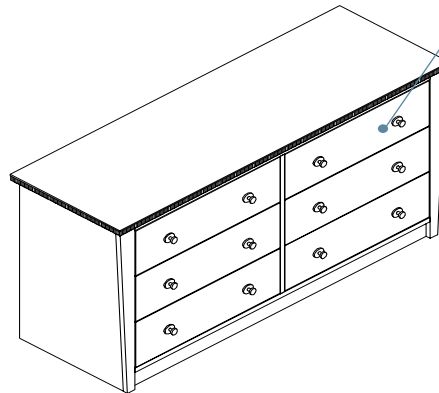

Drawers.

Have decorative nickel pulls and $\frac{3}{4}$ " extension epoxy coated slides.

Configurations

Available in 3- or 6-drawer units.