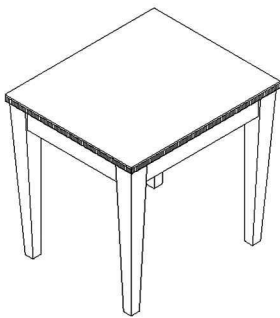

71-204

Standard includes:

- Solid hardwood legs: Maple
- Top: laminate with profiled, wood edges
- Shipped assembled

Part Number	Description	D" x W" x H"	Price
AVTBCX2242-M	AVENUE, Coffee Table	22 x 42 x 18	$445