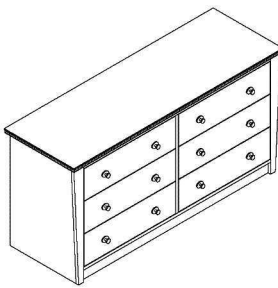

71-204

Standard includes:

- Case: veneer plywood over engineered wood core with solid hardwood accents: Maple
- Top: laminate with profiled, wood edges
- Six drawers with 3/4 extension epoxy coated slides
- Nickel pulls
- Shipped assembled

Part Number	Description	D" x W" x H"	Price
AVDR3X2436-M	AVENUE, Chest, 3-Drawer	24 x 36 x 30	$957
AVDR6X2060-M	AVENUE, Chest, 6-Drawer	20 x 60 x 30	$1,600