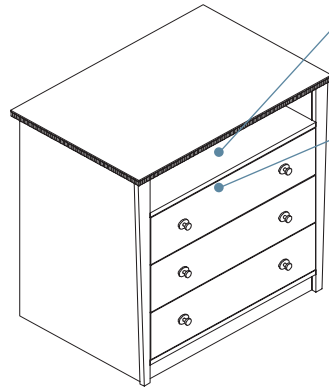

Features

TV Chest

Construction

Glue and dowel assembly combined with mortise and tenon joinery.

$\frac{3}{4}$ " engineered wood core with hardwood veneer sides, matching wood edge band, and solid hardwood accents. Back panel is $\frac{1}{4}$ " engineered wood core. Back panel is fully captured and recessed $1\frac{1}{2}$ " to accommodate cords and plugs. Laminate top with profiled, solid hardwood edges.

Drawer fronts are $\frac{3}{4}$ " hardwood veneer panels with engineered wood core.

Drawer boxes are $\frac{1}{2}$ " engineered wood core or solid lumber sides, $\frac{1}{4}$ " bottom with a vinyl waterproof face, dove-tail joinery.

Open shelf.

Full width shelf has cable management grommet in back.

Drawers.

Have decorative nickel pulls and $\frac{3}{4}$ " extension epoxy coated slides.

Bar Cabinet

Construction

Glue and dowel assembly combined with mortise and tenon joinery.

$\frac{3}{4}$ " engineered wood core with hardwood veneer sides, matching wood edge band, and solid hardwood accents. Back panel is $\frac{1}{4}$ " engineered wood core. Back panel is fully captured and recessed $1\frac{1}{2}$ " to accommodate cords and plugs. Laminate top with profiled, solid hardwood edges.

Drawer fronts are $\frac{3}{4}$ " hardwood veneer panels with engineered wood core.

Drawer boxes are $\frac{1}{2}$ " engineered wood core or solid lumber sides, $\frac{1}{4}$ " bottom with a vinyl waterproof face, dove-tail joinery.