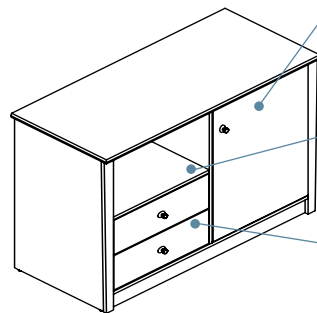

Door.

Has a decorative nickel pull. Storage area behind door is open with grommet in back for cable management.

Open shelf.

Has grommet located in back for cable management.

Drawers.

Have decorative nickel pulls and $\frac{3}{4}$ " extension epoxy coated slides.