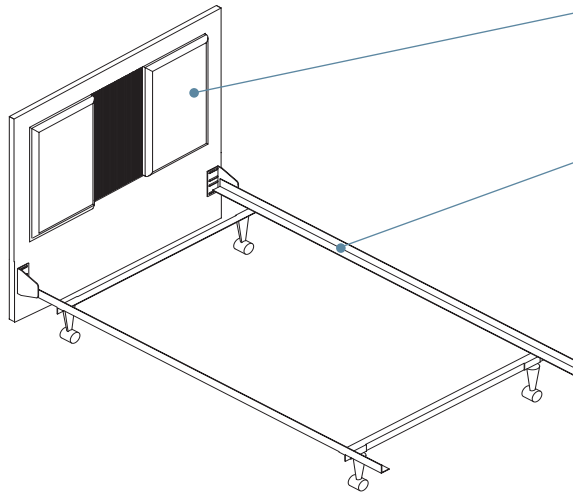

Sizes

Available in king, queen, full and twin.

Upholstery accent.

Creates a comfortable spot for relaxing and offers a customized look.

Metal frame.

Attaches to headboard. Four casters for mobility.

Nightstand

Construction

Glue and dowel assembly combined with mortise and tenon joinery.

3/4" engineered wood core with hardwood veneer sides, matching wood edge band, and solid hardwood accents. Back panel is 1/4" engineered wood core. Back panel is fully captured and recessed 1 1/2" to accommodate cords and plugs. Laminate top with profiled, solid hardwood edges.

Drawer fronts are 3/4" hardwood veneer panels with engineered wood core.

Drawer boxes are 1/2" engineered wood core or solid lumber sides, 1/4" bottom with a vinyl waterproof face, dove-tail joinery.