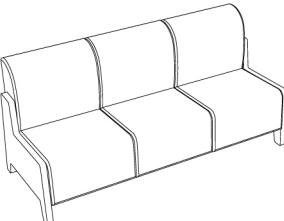

Bluto | Lounge Seating

GSA Approved | 71-206
COM yardage: 3

Part Number	Description	D" x W" x H"
BLLCMA3025+Y	BLUTO, Armless Chair, Field Reupholsterable	30 x 25 x 34

GSA Approved | 71-206
COM yardage: 6

Part Number	Description	D" x W" x H"
BLSEAL3048+Y	BLUTO, Armless Settee, Field Reupholsterable	30 x 48 x 34

GSA Approved | 71-206
COM yardage: 9

Part Number	Description	D" x W" x H"
BLSFAL3070+Y	BLUTO, Armless Sofa, Field Reupholsterable	30 x 70 x 34