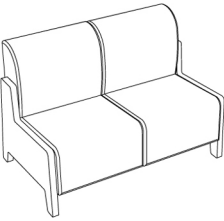

Bluto | Lounge Seating

GSA Approved | 71-206
COM yardage: 3

Part Number	Description	D" x W" x H"
BLLCMA3025+Y	BLUTO, Armless Chair, Field Reupholsterable	30 x 25 x 34

GSA Approved | 71-206
COM yardage: 6

Part Number	Description	D" x W" x H"
BLSEAL3048+Y	BLUTO, Armless Settee, Field Reupholsterable	30 x 48 x 34

GSA Approved | 71-206
COM yardage: 9

Part Number	Description	D" x W" x H"
BLSFAL3070+Y	BLUTO, Armless Sofa, Field Reupholsterable	30 x 70 x 34