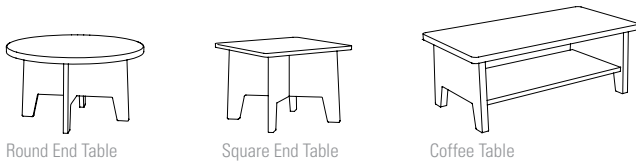

Bluto

Simple, contemporary design constructed from 1½" hardwood veneer plywood. Combined style and durable construction make the perfect addition to any lounge setting.

specifications

- Square End table: 22"W x 16"H x 22"D.
- Round End table: 24"W x 16"H x 24"D.
- Coffee table: 22"W x 16"H x 44"D.
- Construction method is glue and dowel.
- Laminate multiply top with plywood edge.

statement of line

Round End Table

Square End Table

Coffee Table

wood finish

Color Disclaimer

Please order actual material samples for specifying purposes.
Color accuracy is not guaranteed with these images.