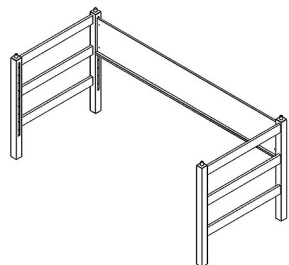

Breton Bed - Spring Deck
Open Market

- Standard includes:**
- Solid hardwood posts and rails
 - Species: **K** Oak or **M** Maple
 - Standard Finishes
 - Integrated pegs for lofting and bunking with no tools
 - One piece steel side rails: black
 - 8 deck heights with steel pin channel
 - Deck: spring or 3-piece wood
 - Uses Mattress Sized 36" x 80" – Not Included
 - Shipped ready to assemble

- Options available:**
- Premium Finishes

Part Number	Description	D" x W" x H"
BRBE3S3885-K	BRETON, Bed, Spring Deck, 3 Rail, Uses Mattress Sized 36" x 80" - Not Included	38 x 85 x 38
BRBE3S3885-M	BRETON, Bed, Spring Deck, 3 Rail, Uses Mattress Sized 36" x 80" - Not Included	38 x 85 x 38
BRBE3W3885-K	BRETON, Bed, 3-Piece Wood Deck, 3 Rail, Uses Mattress Sized 36" x 80" - Not Included	38 x 85 x 38
BRBE3W3885-M	BRETON, Bed, 3-Piece Wood Deck, 3 Rail, Uses Mattress Sized 36" x 80" - Not Included	38 x 85 x 38