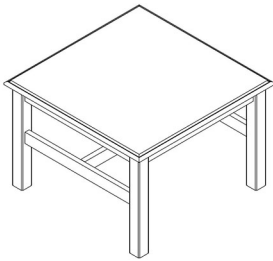

Cascade | Tables

GSA Approved | 71-204

Standard includes:

- Solid wood frame
- Top: laminate with solid wood nosing
- Species: **K** Oak or **M** Maple
- Shipped assembled

Part Number	Description	D" x W" x H"
CSTBCX2448-K	CASCADE, Coffee Table	24 x 48 x 16
CSTBCX2448-M	CASCADE, Coffee Table	24 x 48 x 16

GSA Approved | 71-204

Part Number	Description	D" x W" x H"
CSTBEX2121-K	CASCADE, End Table	21 x 21 x 22
CSTBEX2121-M	CASCADE, End Table	21 x 21 x 22
CSTBEX2424-K	CASCADE, End Table	24 x 24 x 16
CSTBEX2424-M	CASCADE, End Table	24 x 24 x 16

GSA Approved | 71-204

Part Number	Description	D" x W" x H"
CSTBOX30RD-K	CASCADE, Occasional Table, 30" Round	30 x 30 x 16
CSTBOX30RD-M	CASCADE, Occasional Table, 30" Round	30 x 30 x 16
CSTBOX36RD-K	CASCADE, Occasional Table, 36" Round	36 x 36 x 16
CSTBOX36RD-M	CASCADE, Occasional Table, 36" Round	36 x 36 x 16