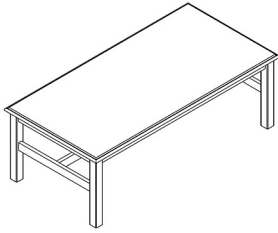

Cascade | Tables

GSA Approved | 71-204

Standard includes:

- Solid wood frame
- Top: laminate with solid wood nosing
- Species: **K** Oak or **M** Maple
- Shipped assembled

Part Number	Description	D" x W" x H"
CSTBCX2448-K	CASCADE, Coffee Table	24 x 48 x 16
CSTBCX2448-M	CASCADE, Coffee Table	24 x 48 x 16

GSA Approved | 71-204

Part Number	Description	D" x W" x H"
CSTBEX2121-K	CASCADE, End Table	21 x 21 x 22
CSTBEX2121-M	CASCADE, End Table	21 x 21 x 22
CSTBEX2424-K	CASCADE, End Table	24 x 24 x 16
CSTBEX2424-M	CASCADE, End Table	24 x 24 x 16

GSA Approved | 71-204

Part Number	Description	D" x W" x H"
CSTBOX30RD-K	CASCADE, Occasional Table, 30" Round	30 x 30 x 16
CSTBOX30RD-M	CASCADE, Occasional Table, 30" Round	30 x 30 x 16
CSTBOX36RD-K	CASCADE, Occasional Table, 36" Round	36 x 36 x 16
CSTBOX36RD-M	CASCADE, Occasional Table, 36" Round	36 x 36 x 16