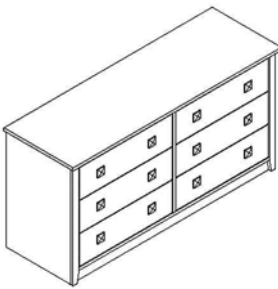

71-204

Standard includes:

- Case: veneer over engineered wood core with solid hardwood accents: Maple
- Top: laminate with profiled, wood edges
- Six drawers with 3/4 extension epoxy coated slides
- Nickel pulls
- Shipped assembled

Part Number	Description	D" x W" x H"	Price
CODR3X2436-M	COSMO, Chest, 3-Drawer	24 x 36 x 30	$957
CODR6X2060-M	COSMO, Chest, 6-Drawer	20 x 60 x 30	$1,600