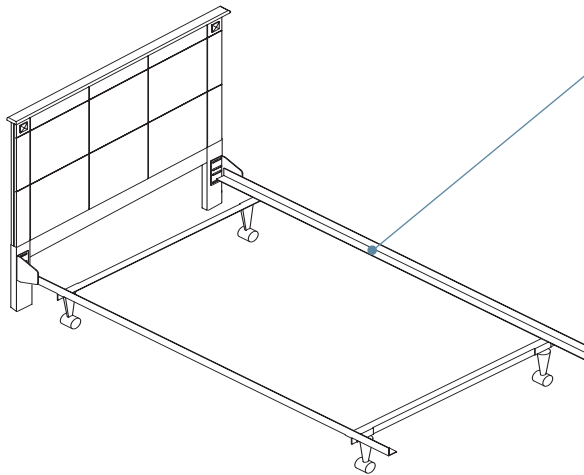

Sizes

Available in king, queen, full and twin.

Metal frame.

Attaches to headboard. Four casters for mobility.

Nightstand

Construction

Glue and dowel assembly combined with mortise and tenon joinery.

3/4" engineered wood core with hardwood veneer sides, matching wood edge band, and solid hardwood accents. Back panel is 1/4" engineered wood core. Back panel is fully captured and are recessed 1 1/2" to accommodate cords and plugs. Laminate top with profiled, solid hardwood edges.

Drawers.

Have 3/4 extension epoxy coated slides.

Pulls.

Decorative, square nickel pulls.

Configurations

Available with 1-, 2-, or 3-drawers.

Features

Desk