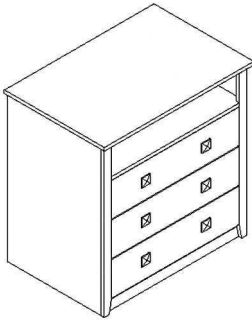

71-204

Standard includes:

- Case: veneer over engineered wood core with solid hardwood accents: Maple
- Top: laminate with profiled, wood edges
- Open shelf with cable management grommet in back panel
- Three drawers with 3/4 extension epoxy coated slides
- Nickel pulls
- Shipped assembled

Part Number	Description	D" x W" x H"	Price
COTVT32436-M	COSMO, TV Stand, 3-Drawer, DVD Shelf	24 x 36 x 36	$1,192