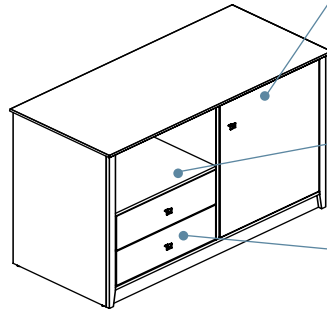

Features

Bar Cabinet

Construction

Glue and dowel assembly combined with mortise and tenon joinery.

¾" engineered wood core with hardwood veneer sides, matching wood edge band, and solid hardwood accents. Back panel is ¼" engineered wood core. Back panel is fully captured and are recessed 1 ½" to accommodate cords and plugs. Laminate top with profiled, solid hardwood edges.

Drawer fronts are ¾" hardwood veneer panels with engineered wood core and wood edge band.

Drawer boxes are ½" engineered wood core or solid lumber sides, ¼" bottom with a vinyl waterproof face, dove-tail joinery.

Door.

Has a decorative, square nickel pull. Storage area behind door is open with grommet in back for cable management

Open shelf.

Has grommet located in back for cable management.

Drawers.

Have decorative, square nickel pulls and ¾" extension epoxy coated slides.