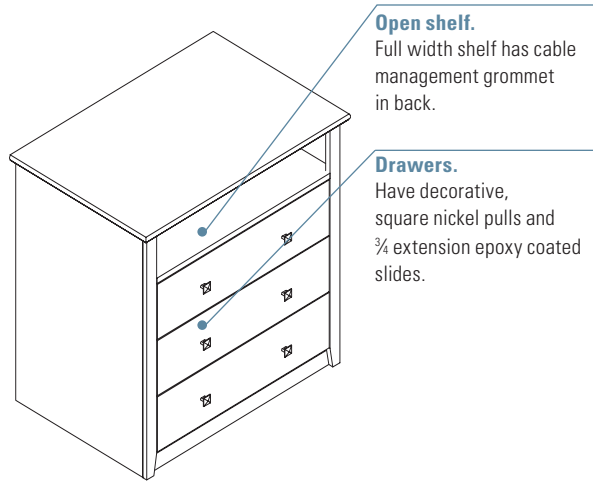

Drawer fronts are $\frac{3}{4}$ " hardwood veneer panels with engineered wood core and wood edge band.

Drawer boxes are $\frac{1}{2}$ " engineered wood core or solid lumber sides, $\frac{1}{4}$ " bottom with a vinyl waterproof face, dovetail joinery.

Drawers.

Have decorative, square nickel pulls and $\frac{3}{4}$ " extension epoxy coated slides.

Configurations

Available in 3- or 6-drawer units.

Features

TV Chest

Construction

Glue and dowel assembly combined with mortise and tenon joinery.

$\frac{3}{4}$ " engineered wood core with hardwood veneer sides, matching wood edge band, and solid hardwood accents. Back panel is $\frac{1}{4}$ " engineered wood core. Back panel is fully captured and are recessed $1\frac{1}{2}$ " to accommodate cords and plugs. Laminate top with profiled, solid hardwood edges.

Open shelf.

Full width shelf has cable management grommet in back.

Drawers.

Have decorative, square nickel pulls and $\frac{3}{4}$ " extension epoxy coated slides.

Features

Bar Cabinet

Construction

Glue and dowel assembly combined with mortise and tenon joinery.