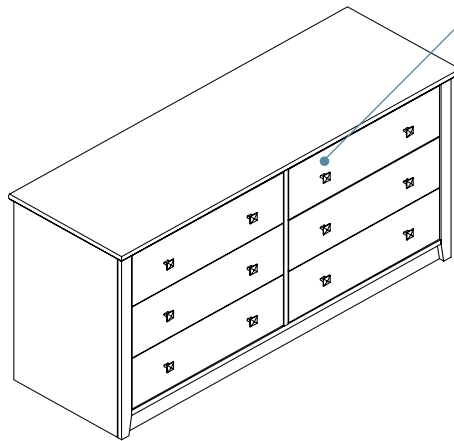

Drawers.

Have decorative, square nickel pulls and $\frac{3}{4}$ " extension epoxy coated slides.

Configurations

Available in 3- or 6-drawer units.