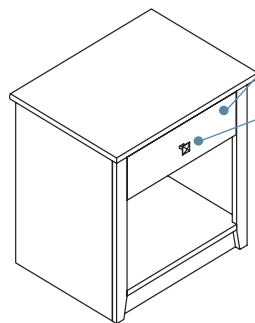

Sizes

Available in king, queen, full and twin.

Metal frame.

Attaches to headboard. Four casters for mobility.

Nightstand

Construction

Glue and dowel assembly combined with mortise and tenon joinery.

3/4" engineered wood core with hardwood veneer sides, matching wood edge band, and solid hardwood accents. Back panel is 1/4" engineered wood core. Back panel is fully captured and are recessed 1 1/2" to accommodate cords and plugs. Laminate top with profiled, solid hardwood edges.

Drawer fronts are 3/4" hardwood veneer panels with engineered wood core and wood edge band.

Drawer boxes are 1/2" engineered wood core or solid lumber sides, 1/4" bottom with a vinyl waterproof face, dovetail joinery.

Drawers.

Have 3/4 extension epoxy coated slides.

Pulls.

Decorative, square nickel pulls.

Configurations

Available with 1-, 2-, or 3-drawers.

Features

Desk