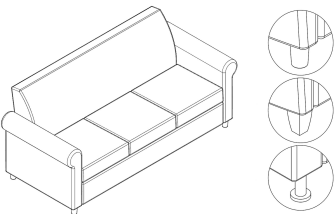

Emily | Lounge Seating

GSA Approved | 71-206
COM yardage: 7.75

Standard includes:

- Component & Field reupholsterable in value grade fabric
- Seat cushions are reversible, zippered, and tethered
- Plastic or solid wood legs, Cocoa finish
- Seat height: 18"
- Shipped assembled

Options available:

- Grade 3 fabric and above, please call for pricing
- For Customer's Own Material (COM), add the total cost of fabric to Grade 1 Price Group

Part Number	Description	D" x W" x H"
EMLC3X3134	EMILY, Lounge Chair, Plastic Legs, Field Re-upholsterable	31 x 34 x 34
EMLC3X3134+W	EMILY, Lounge Chair, Wood Legs, Field Re-Upholsterable	31 x 34 x 34
EMLC3X3134+X	EMILY, Lounge Chair, Metal Legs, Field Re-Upholsterable	31 x 34 x 34

GSA Approved | 71-206
COM yardage: 10

Part Number	Description	D" x W" x H"
EMSE3X3156	EMILY, Settee, Plastic Legs, Field Re-upholsterable	31 x 56 x 34
EMSE3X3156+W	EMILY, Settee, Wood Legs, Field Re-upholsterable	31 x 56 x 34
EMSE3X3156+X	EMILY, Settee, Metal Legs, Field Re-upholsterable	31 x 56 x 34

GSA Approved | 71-206
COM yardage: 12.5

Part Number	Description	D" x W" x H"
EMSF3X3177	EMILY, Sofa, Plastic Legs, Field Re-upholsterable	31 x 77 x 34
EMSF3X3177+W	EMILY, Sofa, Wood Legs, Field Re-upholsterable	31 x 77 x 34
EMSF3X3177+X	EMILY, Sofa, Metal Legs, Field Re-upholsterable	31 x 77 x 34