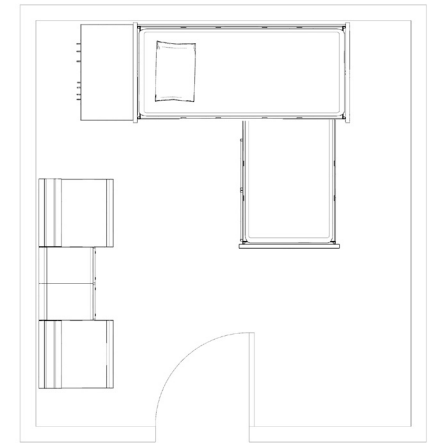

Top View: 12 x 13 Room Layout

QTY	Part #	Description
1	EVSLWW3983-Y	Studio Loft Bed
1	EVLBS3983-Y	Single Bed
2	EWWADE3720-Y	Worksurface
2	EVDC1816-Y	Deep Cubby
2	EVSC1816-Y	Shallow Cubby
2	EVCA3620-Y	Storage Cart
1	ABGRWB3983	Guard Rail
2	EVLC2926-Y	Lounge Chair*
2	EVLS2926-Y	Lounge Stool*
2	EVITP1515	Large Insert
2	EVITP915	Small Insert

*Quoted with Value Grade fabric