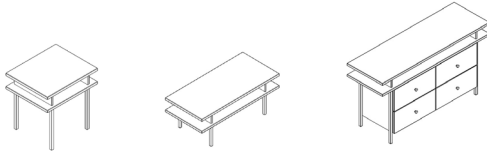

# Hugo

The clean linear design of Hugo tables, along with simple storage, provide value to any lounge setting. Created to coordinate with the Hugo Lounge offering, these tables can also be used effectively in other lounge applications.

## specifications

- End Table: 24"W x 20"D x 24"H.
- Coffee Table: 42"W x 20"D x 16"H.
- Storage Unit: 60"W x 20"D x 33"H.
- Dowel and Cam construction.
- Laminate top.
- Designed to coordinate with our Hugo lounge seating.

## line drawings

End Table

Coffee Table

Storage Unit