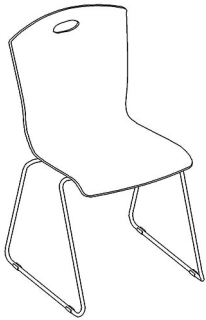

Iris | Chairs

Standard includes:

- Shell: maple veneer plywood
- Frame: steel wire, black
- Handhold cutout in back
- Stacker will stack 15-high on dolly
- Seat height: Chair 19", Counter 24", Bar 30"
- Shipped assembled

Part Number	Description	D" x W" x H"
IRCHUE+M	IRIS, Chair, Stacking, Upholstered Seat	20 x 19 x 31
IRCHWE-M	IRIS, Chair, Stacking	20 x 19 x 31

GSA Approved | 71-205
COM yardage: 0.25

Part Number	Description	D" x W" x H"
IRCHWF-M	IRIS, Chair, Counter Height	20 x 19 x 32

GSA Approved | 71-205

Part Number	Description	D" x W" x H"
IRCHWG-M	IRIS, Chair, Bar Height	20 x 19 x 42

GSA Approved | 71-205

GSA Approved | 71-205

- Standard includes:**
- Transport and storage dolly: black paint, only
 - Stores 15 Iris stack chairs

Part Number	Description	D" x W" x H"
IRCHDY	IRIS, Dolly, For Stacking Chairs, Stacks 15 High	26 x 26 x 8