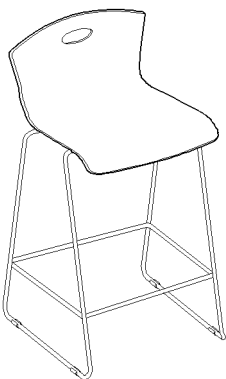

Iris | Chairs

Standard includes:

- Shell: maple veneer plywood
- Frame: steel wire, black
- Handhold cutout in back
- Stacker will stack 15-high on dolly
- Seat height: Chair 19", Counter 24", Bar 30"
- Shipped assembled

Part Number	Description	D" x W" x H"
IRCHUE+M	IRIS, Chair, Stacking, Upholstered Seat	20 x 19 x 31
IRCHWE-M	IRIS, Chair, Stacking	20 x 19 x 31

GSA Approved | 71-205
COM yardage: 0.25

Part Number	Description	D" x W" x H"
IRCHWF-M	IRIS, Chair, Counter Height	20 x 19 x 32

GSA Approved | 71-205

Part Number	Description	D" x W" x H"
IRCHWG-M	IRIS, Chair, Bar Height	20 x 19 x 42

GSA Approved | 71-205

GSA Approved | 71-205

- Standard includes:**
- Transport and storage dolly: black paint, only
 - Stores 15 Iris stack chairs

Part Number	Description	D" x W" x H"
IRCHDY	IRIS, Dolly, For Stacking Chairs, Stacks 15 High	26 x 26 x 8