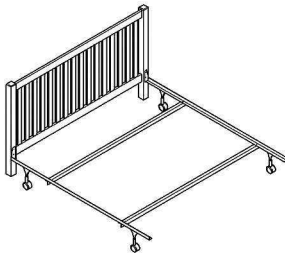

Standard includes:

- Solid hardwood headboard and footboard: Oak
- Veneer plywood decorative side rails: Oak
- Deck: 2-piece wood
- Fits mattress size 36x80
- Shipped ready to assemble

Part Number	Description	D" x W" x H"	Price
JTBESF4184-K	JAMESTOWN, Bed, W/ Slatted Headboard and Foot Board, Twin XL	41 x 84 x 36	\$1,036