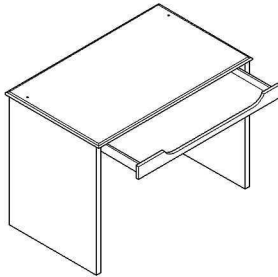

71-204

Tip: Computer drawer has a cutout on drawer front

Standard includes:

- Case: veneer plywood with matching PVC edge band: Oak
- Worksurface: laminate with profiled, solid wood edges
- Solid wood drawer fronts: Oak
- Pencil or computer drawer
- 3/4 height back panel
- 3/4 extension epoxy coated drawer slides
- Integral pulls
- Shipped assembled

Part Number	Description	D" x W" x H"	Price
JTDEBB2442-K	JAMESTOWN, Desk, Slab Leg, Pencil Drawer	24 x 42 x 29	$736
JTDEBC2442-K	JAMESTOWN, Desk, Slab Leg, Computer Drawer	24 x 42 x 29	$758