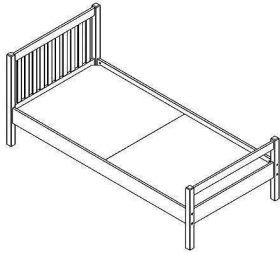

Example. 1. Model Number/Size 2. Species and Finish

JTBK1S1240

K02

Step 1. Identify the Part Number from the succeeding product price pages.

Step 2. Select the Species:

- K** Oak
- 02 Light
- 40 Medium

71-204

Standard includes:

- Solid hardwood headboard and footboard: Oak
- Veneer plywood decorative side rails: Oak
- Deck: 2-piece wood
- Fits mattress size 36x80
- Shipped ready to assemble

Part Number	Description	D" x W" x H"	Price
JTBESF4184-K	JAMESTOWN, Bed, W/ Slatted Headboard and Foot Board, Twin XL	41 x 84 x 36	\$1,036