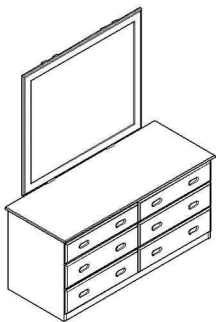

71-204

1. **Standard includes:**
2. Case: veneer plywood with matching PVC edge band: Oak
   - Top: laminate with profiled, solid wood edges
   - Solid wood drawer fronts: Oak
   - Six drawers with 3/4 extension epoxy coated drawer slides
   - Integral pulls
   - Shipped assembled

Part Number	Description	D" x W" x H"	Price
JTDR6M2462-K	JAMESTOWN, Dresser, 6-Drawer W/Mirror	24 x 62 x 29	$2,882
JTDR6X2462-K	JAMESTOWN, Chest, 6-Drawer	24 x 62 x 29	$2,094