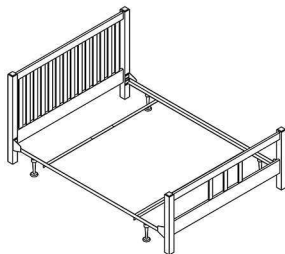

71-204

Tip: mattress sizes- Full 54x80, Queen 60x80, King 78x80. Requires Box Spring.

Standard includes:

- Solid hardwood headboard and footboard: Oak
- Metal frame with feet
- Shipped ready to assemble

Part Number	Description	D" x W" x H"	Price
JTBESF5475-K	JAMESTOWN, Bed, W/Headboard, Slats, Full, Foot Board, Feet	54 x 75 x 36	$1,792
JTBESF6080-K	JAMESTOWN, Bed, W/Headboard, Slats, Queen, Foot Board, Feet	60 x 80 x 36	$2,068
JTBESF7580-K	JAMESTOWN, Bed, W/Headboard, Slats, King, Foot Board, Feet	75 x 80 x 36	$2,376