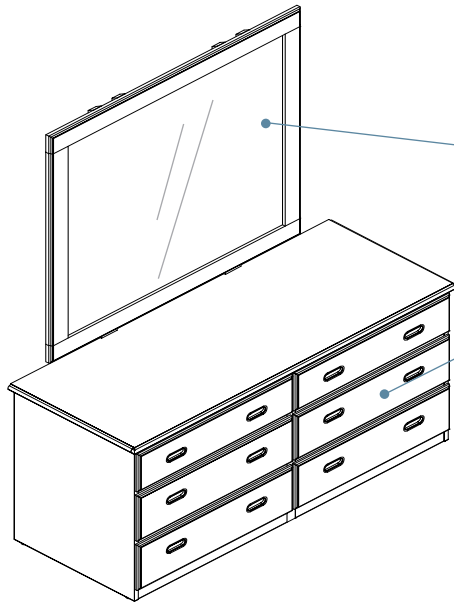

Glue and dowel assembly

¾" hardwood veneer plywood with matching PVC edge band. Laminate top with profiled, solid hardwood edges.

Drawer has removable, solid hardwood fronts; ½" veneer plywood sides; ¼" bottom with waterproof vinyl face; glue and dowel joinery; and open to ¾ of their depth.

Drawer.

Has integrated pull and ¾ extension epoxy coated slides.

Chest

Construction

Glue and dowel assembly

¾" hardwood veneer plywood with matching PVC edge band. Laminate top with profiled, solid hardwood edges.

Drawers have removable, solid hardwood fronts; ½" veneer plywood sides; ¼" bottom with waterproof vinyl face; glue and dowel joinery; and open to ¾ of their depth.

Configurations

Available with 3- or 6-drawers.