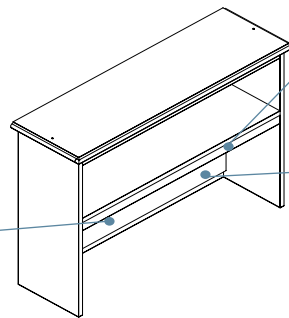

Glue and dowel assembly

¾" hardwood veneer plywood with matching PVC edge band. Laminate worksurface with profiled, solid hardwood edges.

Drawer has removable, solid hardwood fronts; ½" veneer plywood sides; ¼" bottom with waterproof vinyl face; glue and dowel joinery; and open to ¾ of their depth.

Back panel.

¾ height for access to wall outlets and easy cable management.

Computer or pencil drawer.

Keeps supplies organized and within reach. Computer drawer (shown) has a cutout to access keyboard.

Organizer

Construction

Glue and dowel assembly

¾" hardwood veneer plywood with matching PVC edge band. Laminate top with profiled, solid hardwood edges.

Cable management.

Cable cutout beneath shelf for easy access to wall outlets.

Task light option.

Mounts in the recessed area beneath shelf. Choice of fluorescent or energy efficient LED.

Optional tack board.

Provides a place to display personal items.

Mobile Pedestal

Construction

Glue and dowel assembly