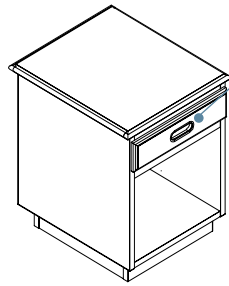

Back panel.

¾ height for access to wall outlets and easy cable management.

Computer or pencil drawer.

Keeps supplies organized and within reach. Computer drawer (shown) has a cutout to access keyboard.

Organizer

¾" hardwood veneer plywood with matching PVC edge band. Laminate top with profiled, solid hardwood edges.

Drawers have removable, solid hardwood fronts; ½" veneer plywood sides; ¼" bottom with waterproof vinyl face; glue and dowel joinery; and open to ¾ of their depth.

Box/ File drawers.

Have integrated pulls and ¾ extension epoxy coated slides.

Casters.

Allow for mobility. Mobile pedestal fits under desk or can be moved wherever storage is needed.

Features

Nightstand

Construction

Glue and dowel assembly

¾" hardwood veneer plywood with matching PVC edge band. Laminate top with profiled, solid hardwood edges.

Drawer has removable, solid hardwood fronts; ½" veneer plywood sides; ¼" bottom with waterproof vinyl face; glue and dowel joinery; and open to ¾ of their depth.