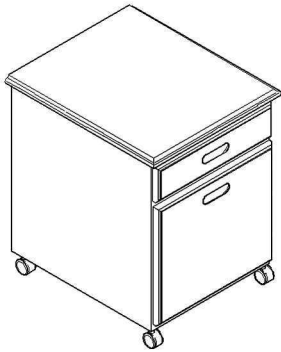

71-204

1. **Standard includes:**
2. Case: veneer plywood with matching PVC edge band: Oak
   - Top: laminate with profiled, solid wood edges
   - Solid wood drawer fronts: Oak
   - Box/ File
   - 3/4 extension epoxy coated drawer slides
   - Integral pulls
   - Casters- 2 locking, 2 non-locking: black plastic
   - Shipped assembled

Part Number	Description	D" x W" x H"	Price
JTPE1X1917-K	JAMESTOWN, Mobile Pedestal, BF, Casters	19 x 17 x 21	$728