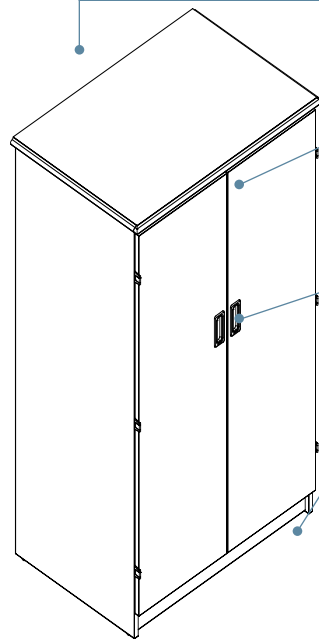

¾" hardwood veneer plywood with matching PVC edge band. Laminate top with profiled, solid hardwood edges.

Configurations

Available with fixed shelf or fixed shelf with slim drawer.

Drawers.

Low profile drawer holds small items. It has integrated pulls and ¾ extension epoxy coated

Wardrobe

Construction

Glue and dowel assembly

¾" hardwood veneer plywood with matching PVC edge band. Laminate top with profiled, solid hardwood edges.

Grommets.

Three located in back for cable management.