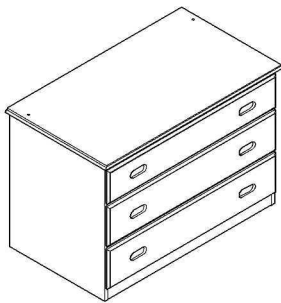

71-204

1. **Standard includes:**
2. Case: veneer plywood with matching PVC edge band: Oak
   - Top: laminate with profiled, solid wood edges
   - Solid wood drawer fronts: Oak
   - Three drawers with 3/4 extension epoxy coated slides
   - Integral pulls
   - Shipped assembled

Part Number	Description	D" x W" x H"	Price
JTDR3X2442-K	JAMESTOWN, Chest, 3-Drawer	24 x 42 x 29	$1,076