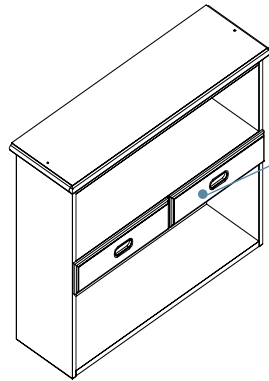

Drawers have removable, solid hardwood fronts; ½" veneer plywood sides; ¼" bottom with waterproof vinyl face; glue and dowel joinery; and open to ¾ of their depth.

Configurations

Available with 3- or 6-drawers.

Mirror.

Can be ordered with the 6-drawer chest.

Drawers.

Have integrated pulls and ¾ extension epoxy coated slides.

Features

Bookcase

Construction

Glue and dowel assembly

¾" hardwood veneer plywood with matching PVC edge band. Laminate top with profiled, solid hardwood edges.

Configurations

Available with fixed shelf or fixed shelf with slim drawer.

Drawers.

Low profile drawer holds small items. It has integrated pulls and ¾ extension epoxy coated