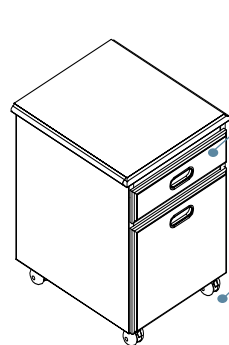

Back panel.

¾ height for access to wall outlets and easy cable management.

Computer or pencil drawer.

Keeps supplies organized and within reach. Computer drawer (shown) has a cutout to access keyboard.

Organizer

Construction

Glue and dowel assembly

¾" hardwood veneer plywood with matching PVC edge band. Laminate top with profiled, solid hardwood edges.

Cable management.

Cable cutout beneath shelf for easy access to wall outlets.

Task light option.

Mounts in the recessed area beneath shelf. Choice of fluorescent or energy efficient LED.

Optional tack board.

Provides a place to display personal items.

Mobile Pedestal

Construction

Glue and dowel assembly

¾" hardwood veneer plywood with matching PVC edge band. Laminate top with profiled, solid hardwood edges.

Drawers have removable, solid hardwood fronts; ½" veneer plywood sides; ¼" bottom with waterproof vinyl face; glue and dowel joinery; and open to ¾ of their depth.