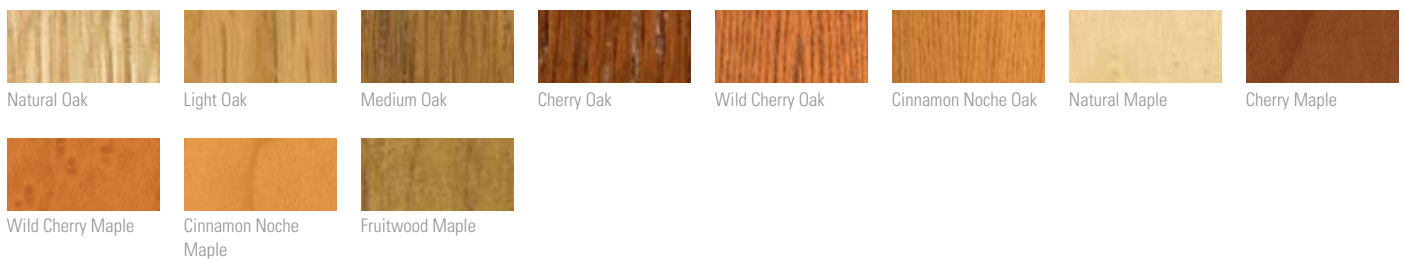

# Kalypso

A broad base of support comes from the cast iron, fluted bases. Mounting plates are welded to the structural steel support column for lasting strength. Available in a variety of top shapes and round and oval bases.

## specifications

- Column-based table line.
- Cast iron round or oval, patterned base.
- 12-gauge mounting plate welded to 14-gauge column.
- ½" threaded bolt for base attachment welded to top plate.
- Multiple top materials, heights, shapes, sizes and edge treatments.
- Bases include adjustable glides.
- Standard finish is Black Wrinkle. Other oven-baked epoxy/polyester finishes available.

## powder coat finish

## wood finish