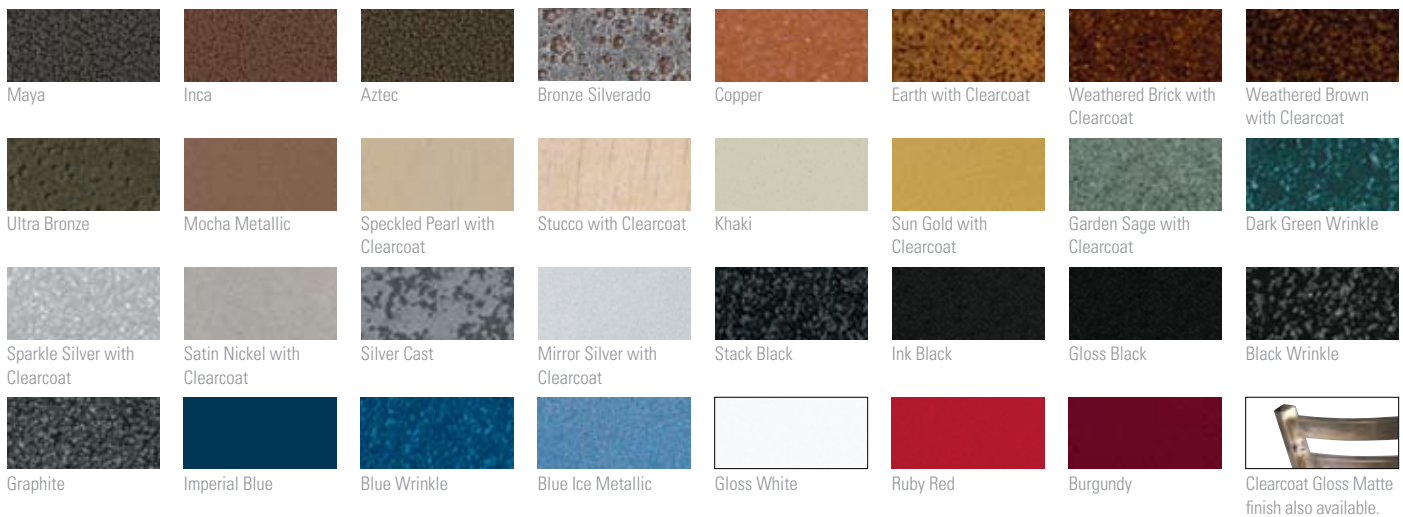

# Kalypso

A broad base of support comes from the cast iron, fluted bases. Mounting plates are welded to the structural steel support column for lasting strength. Available in a variety of top shapes and round and oval bases.

## specifications

- Column-based table line.
- Cast iron round or oval, patterned base.
- 12-gauge mounting plate welded to 14-gauge column.
- ½" threaded bolt for base attachment welded to top plate.
- Multiple top materials, heights, shapes, sizes and edge treatments.
- Bases include adjustable glides.
- Standard finish is Black Wrinkle. Other oven-baked epoxy/polyester finishes available.

## powder coat finish

## wood finish