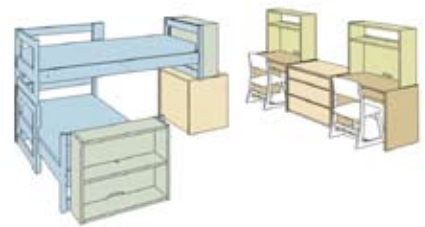

Chest, beds, desk and organizer. Shown with Tango chair. Light Oak finish.

MFS Renew Configurations

Modular furniture can be arranged just about any way you want it with 50+ different configurations. It is simple to rearrange without tools or staff help, making it the right choice for everyone.

Double, on the floor

Double, bunked

Double, trundled

Double, raised trundled

Double, bunked

Double, staggered stack

Double, raised trundled

High loft

Double, raised staggered stack

Nestled loft

Double, trundled

Double, raised trundled

Double, bunked

Double, bunked with wardrobe

Double, raised trundled with wardrobe

Double, high loft with wardrobe