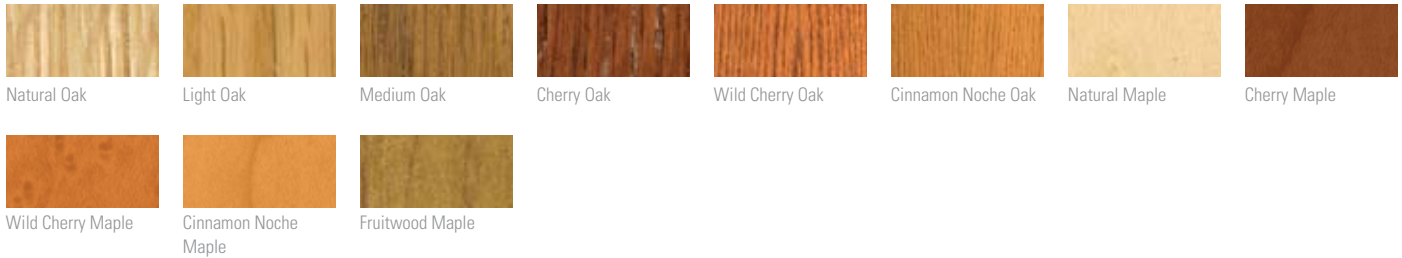

Masque 949S / 949A / 949BS

The elegant lines and ample proportions of Masque are perfect for any setting.

949S Chair with upholstered seat.

949A Arm chair with upholstered seat.

949BS Barstool with upholstered seat.

wood finish

Color Disclaimer

Please order actual material samples for specifying purposes.
Color accuracy is not guaranteed with these images.