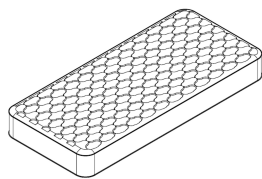

GSA Approved | 71-204
Standard Dorm Nylon Mattress

Standard includes:

- Blue 210 denier nylon cover
- Kevlar stitching
- Border: matching tick with FR fiber and cloth tape
- Meets 2007 FR Law 1633

Part Number	Description	D" x W" x H"
MTMANX7539	Mattress, Blue Nylon, Twin Size 39x75	75 x 39 x 8
MTMANX7554	Mattress, Blue Nylon, Full Size 54x75	75 x 54 x 8
MTMANX8036	Mattress, Blue Nylon, Dorm Twin XL 36x80	80 x 36 x 8
MTMANX8039	Mattress, Blue Nylon, Twin XL 39x80	80 x 39 x 8
MTMANX8054	Mattress, Blue Nylon, Full XL Size 54x80	80 x 54 x 8

GSA Approved | 71-204
Standard Dorm Inverted Nylon Mattress

Standard includes:

- Blue 210 denier nylon cover
- Inverted seam
- Kevlar stitching
- Border: matching tick with FR fiber and cloth tape
- Meets 2007 FR Law 1633

Part Number	Description	D" x W" x H"
MTNYVS3675	Mattress, Blue Nylon, Inverted Seam, Dorm Twin 36x75	75 x 36 x 9
MTNYVS3680	Mattress, Blue Nylon, Inverted Seam, Dorm Twin XL 36x80	80 x 36 x 9
MTNYVS3875	Mattress, Blue Nylon, Inverted Seam, Twin Size 38x75	75 x 38 x 9
MTNYVS3880	Mattress, Blue Nylon, Inverted Seam, Twin XL 38x80	80 x 38 x 9
MTNYVS5375	Mattress, Blue Nylon, Inverted Seam, Full Size 54x75	75 x 54 x 9
MTNYVS5380	Mattress, Blue Nylon, Inverted Seam, Full XL Size 54x80	80 x 54 x 9