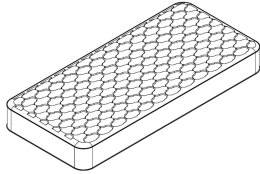

GSA Approved | 71-204
Standard Dorm Quilted Mattress

Standard includes:

- Quilt: tightly weaved Damask, with a natural Fire Retardant Barrier
- Upholstery: 2 Layers of 7/8" Polyurethane foam of 1.4 Density with 32 ILD
- Border: Matching Dark blue Damask multi-needle quilted to Fire Retardant Barrier
- Meets 2007 FR Law 1633

Part Number	Description	D" x W" x H"
MTMAQX7539	Mattress, Quilted, Twin Size 39x75	75 x 39 x 8
MTMAQX7554	Mattress, Quilted, Full Size 54x75	75 x 54 x 8
MTMAQX8036	Mattress, Quilted, Dorm Twin XL 36x80	80 x 36 x 8
MTMAQX8039	Mattress, Quilted, Twin XL 39x80	80 x 39 x 8
MTMAQX8054	Mattress, Quilted, Full XL Size 54x80	80 x 54 x 8
MTMAQX8060	Mattress, Quilted, Queen Size 60x80	80 x 60 x 8

Mattresses | Adjustable Beds & Accessories

GSA Approved | 71-204

Tip: Box Spring to be used with standard nylon and quilted dorm mattresses

Part Number	Description	D" x W" x H"
MTBXSP7539	Boxsprings, Twin, 39x75	75 x 39 x 8
MTBXSP7554	Boxsprings, Full, 54x75	75 x 54 x 8
MTBXSP8036	Boxspring, Dorm XLT, 36x80	80 x 36 x 8
MTBXSP8039	Boxsprings, Twin XL, 39x80	80 x 39 x 8
MTBXSP8054	Boxsprings, Full XL, 54x80	80 x 54 x 8
MTBXSP8060	Boxsprings, Queen, 60x80	80 x 60 x 8

GSA Approved | 71-204

Standard includes:

- Quilt: FR fiber with 1.5" extra firm foam and soft double-knit panels
- 600 Series back supporter 13.75 GA zoned offset coil system
- Zoned wood foundation

Part Number	Description	D" x W" x H"
MTQUCS3680	Mattress, Quilted Chiro Support-2 Sided, Dorm Twin XL 36x80	80 x 36 x 13
MTQUCS3975	Mattress, Quilted Chiro Support-2 Sided, Twin Size 39x75	75 x 39 x 13
MTQUCS3980	Mattress, Quilted Chiro Support-2 Sided, Twin XL 39x80	80 x 39 x 13
MTQUCS5475	Mattress, Quilted Chiro Support-2 Sided, Full Size 54x75	75 x 54 x 13
MTQUCS5480	Mattress, Quilted Chiro Support-2 Sided, Full XL Size 54x80	80 x 54 x 13
MTQUCS6080	Mattress, Quilted Chiro Support-2 Sided, Queen Size 60x80	80 x 60 x 13
MTQUCS7680	Mattress, Quilted Chiro Support-2 Sided, King Size 76x80	80 x 76 x 13