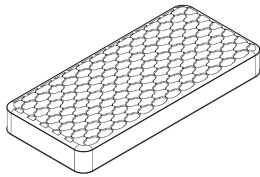

Mattresses | Adjustable Beds & Accessories

GSA Approved | 71-204

Tip: Box Spring to be used with standard nylon and quilted dorm mattresses

Part Number	Description	D" x W" x H"
MTBXSP7539	Boxsprings, Twin, 39x75	75 x 39 x 8
MTBXSP7554	Boxsprings, Full, 54x75	75 x 54 x 8
MTBXSP8036	Boxspring, Dorm XLT, 36x80	80 x 36 x 8
MTBXSP8039	Boxsprings, Twin XL, 39x80	80 x 39 x 8
MTBXSP8054	Boxsprings, Full XL, 54x80	80 x 54 x 8
MTBXSP8060	Boxsprings, Queen, 60x80	80 x 60 x 8

GSA Approved | 71-204

Standard includes:

- Quilt: FR fiber with 1.5" extra firm foam and soft double-knit panels
- 600 Series back supporter 13.75 GA zoned offset coil system
- Zoned wood foundation

Part Number	Description	D" x W" x H"
MTQUCS3680	Mattress, Quilted Chiro Support-2 Sided, Dorm Twin XL 36x80	80 x 36 x 13
MTQUCS3975	Mattress, Quilted Chiro Support-2 Sided, Twin Size 39x75	75 x 39 x 13
MTQUCS3980	Mattress, Quilted Chiro Support-2 Sided, Twin XL 39x80	80 x 39 x 13
MTQUCS5475	Mattress, Quilted Chiro Support-2 Sided, Full Size 54x75	75 x 54 x 13
MTQUCS5480	Mattress, Quilted Chiro Support-2 Sided, Full XL Size 54x80	80 x 54 x 13
MTQUCS6080	Mattress, Quilted Chiro Support-2 Sided, Queen Size 60x80	80 x 60 x 13
MTQUCS7680	Mattress, Quilted Chiro Support-2 Sided, King Size 76x80	80 x 76 x 13

Part Number	Description	D" x W" x H"
MTQUCE3680	Mattress, Quilted Chiro Extreme-2 Sided, Dorm Twin XL 36x80	80 x 36 x 14
MTQUCE3975	Mattress, Quilted Chiro Extreme-2 Sided, Twin Size 39x75	75 x 39 x 14
MTQUCE3980	Mattress, Quilted Chiro Extreme-2 Sided, Twin XL 39x80	80 x 39 x 14
MTQUCE5475	Mattress, Quilted Chiro Extreme-2 Sided, Full Size 54x75	75 x 54 x 14
MTQUCE5480	Mattress, Quilted Chiro Extreme-2 Sided, Full XL Size 54x80	80 x 54 x 14
MTQUCE6080	Mattress, Quilted Chiro Extreme-2 Sided, Queen Size 60x80	80 x 60 x 14
MTQUCE7680	Mattress, Quilted Chiro Extreme-2 Sided, King Size 76x80	80 x 76 x 14