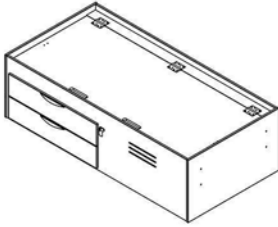

71-204

Standard includes:

- Veneer plywood with matching PVC edge band
- Species: **K** Oak or **M** Maple
- 3/4 extension epoxy coated drawer slides
- Drawers are not removable
- Drawers can be specified on the right or left
- Black crescent shape pulls
- Storage compartment under bed deck
- Pneumatic lift cylinders for bed deck to access storage
- Venting in sides for air circulation of space below deck
- Shipped assembled

Options available:

- Nickel crescent shape pulls
- Single point, central hasp lock for security, locking bed deck and drawers

Part Number	Description	D" x W" x H"	Price	Central Hasp	Nickel Pull
MDBE2R4182-K	MEDALLION, Captain's Bed, 2 Right Drawers, Black Pull	82 x 41 x 26	$2,372	+$75	+$10
MDBE2R4182-M	MEDALLION, Captain's Bed, 2 Right Drawers, Black Pull	82 x 41 x 26	$2,466	+$75	+$10
MDBE2Z4182-K	MEDALLION, Captain's Bed, 2 Left Drawers, Black Pull	82 x 41 x 26	$2,372	+$75	+$10
MDBE2Z4182-M	MEDALLION, Captain's Bed, 2 Left Drawers, Black Pull	82 x 41 x 26	$2,466	+$75	+$10