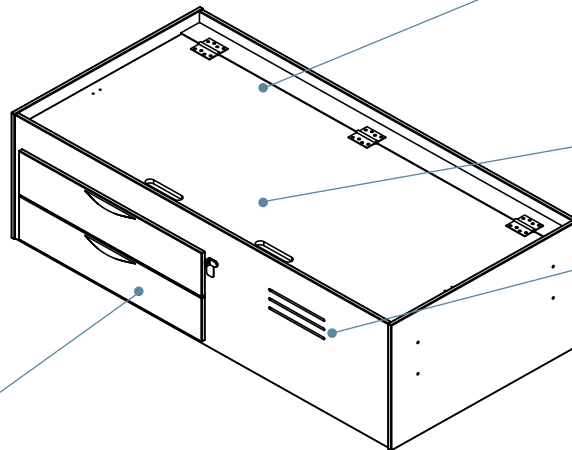

Features

Bed

Construction

Glue and dowel assembly

3/4" hardwood veneer plywood with matching PVC edge band.

Drawers have removable 3/4" veneer plywood fronts; 1/2" veneer plywood sides; 1/4" bottom with waterproof vinyl face; dove-tail joinery; and open to 3/4 of their depth.

Configurations

Available with 2-, 3-, or 4-drawers.

Drawers.

Choice of Black or Nickel Crescent shape pulls and 3/4 extension epoxy coated slides.

Storage.

Hinged door with pneumatic lift cylinders provides easy access to storage compartment under bed deck.

Platform style bed.

Designed to be used with mattress and no box spring.

Vents.

Provide air circulation for space below bed deck.

Optional Hasp Lock

Provides single point, central Hasp Lock for security, locking bed deck and drawers. Use with own padlock.