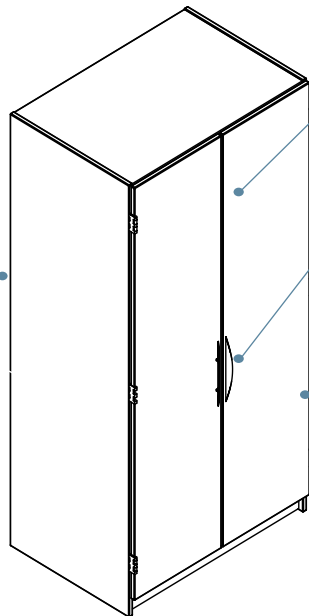

Optional drawer lock.

Located in cabinet, lever can be flipped to lock or unlock drawers below.

Optional Hasp Lock

Provides three point, central Hasp Lock for security, locking doors and drawers. Use with own padlock.

Wardrobe

Construction

Glue and dowel assembly

3/4" hardwood veneer plywood with matching PVC edge band.

Cable management.

Cutouts in back for cable management.

Interior.

Includes closet rod and a coat hook on inside of door.

Doors.

Have a choice of Black or Nickel Crescent shape pulls.

Wardrobe insert.

Fits inside of wardrobe to provide additional storage option. It has three drawers with integral pulls and 3/4 extension epoxy coated drawer slides.