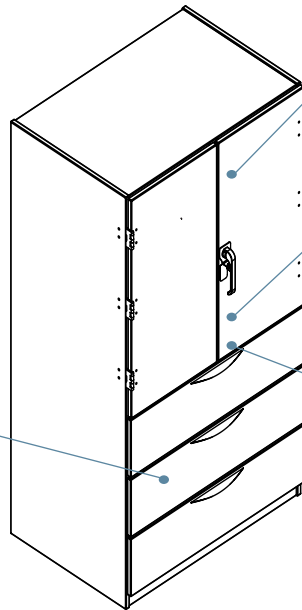

Power supply strip.

10' power cord with 4 grounded outlets and circuit breaker.

Optional Hasp Lock

Provides single point, central Hasp Lock for security, locking both drawers. Use with own padlock.

Features

Computer Wall Unit

Construction

Glue and dowel assembly

3/4" hardwood veneer plywood with matching PVC edge band.

Drawers have removable 3/4" veneer plywood fronts; 1/2" veneer plywood sides; 1/4" bottom with waterproof vinyl face; dove-tail joinery; and open to 3/4 of their depth.

Drawers.

Choice of Black or Nickel Crescent shape pulls and 3/4 extension epoxy coated slides.

Interior.

Includes pullout tray to support a keyboard and two adjustable shelves.

Power supply strip.

10' power cord with 4 grounded outlets and circuit breaker, one RJ 11 Item 3 with 8' cable and one RJ CAT 5 with 8' cable.