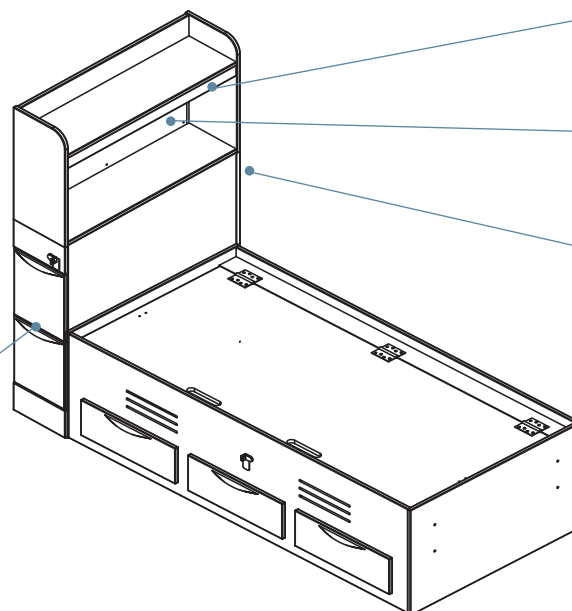

Drawers.

Choice of Black or Nickel Crescent shape pulls and 3/4 extension epoxy coated slides.

Task light.

Mounts in the recessed area beneath the fixed shelf.

Tack board.

Provides a place to display personal items.

Power supply strip.

10' power cord with 4 grounded outlets and circuit breaker.

Optional Hasp Lock

Provides single point, central Hasp Lock for security, locking both drawers. Use with own padlock.