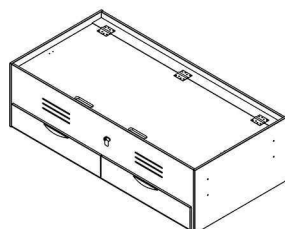

71-204

1. **Standard includes:**
2. Veneer plywood with matching PVC edge band
   - Species: **K** Oak or **M** Maple
   - 3/4 extension epoxy coated drawer slides
   - Choose removable or non-removable drawers, positioned along bottom
   - Black crescent shape pulls
   - Storage compartment under bed deck
   - Pneumatic lift cylinders for bed deck to access storage
   - Venting in sides for air circulation of space below deck
   - Shipped assembled

1. **Options available:**
2. Nickel crescent shape pulls
   - Single point, central hasp lock for security, locking bed deck and drawers

Part Number	Description	D" x W" x H"	Price	Central Hasp	Nickel Pull
MDBE2B4182-K	MEDALLION, Captain's Bed, 2 Fixed Drawers, Black Pull	82 x 41 x 26	$2,374	+$75	+$10
MDBE2B4182-M	MEDALLION, Captain's Bed, 2 Fixed Drawers, Black Pull	82 x 41 x 26	$2,466	+$75	+$10
MDBE2P4182-K	MEDALLION, Captain's Bed, 2 Removable and Stackable Drawers, Black Pull	82 x 41 x 26	$2,372	+$75	+$10
MDBE2P4182-M	MEDALLION, Captain's Bed, 2 Removable and Stackable Drawers, Black Pull	82 x 41 x 26	$2,466	+$75	+$10