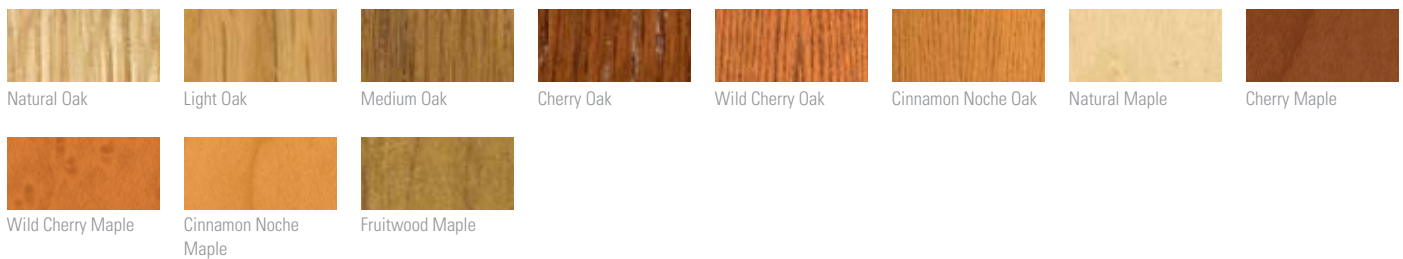

# Orbit

The clean look and great affordability come from the flat cast iron base and the simple structural steel column.

## specifications

- Column-based table line.
- Cast iron round base with steel cap cover option.
- 12-gauge mounting plate welded to 14 gauge column.
- ½" threaded bolt for base attachment welded to top plate.
- Multiple top materials, heights, shapes, sizes and edge treatments.
- Bases include adjustable glides.
- Standard finish is Black Wrinkle. Other oven-baked epoxy/polyester finishes available.

## powder coat finish

## wood finish