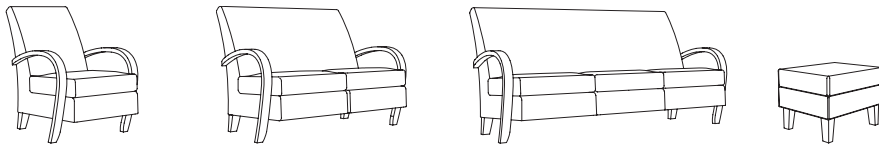

Sawyer

Sloping arms and a flared back create a transitional design that works in traditional and modern environments.

features

- Chair: 29"W x 38"H x 34"D. Seat height is 19".
- Settee: 53"W x 38"H x 34"D. Seat height is 19".
- Sofa: 77"W x 38"H x 34"D. Seat height is 19".
- Ottoman: 24"W x 17"H x 20"D.
- Structural frame material is 1" upholstery grade plywood.
- Construction method is tab and slot, glue and dowel, with screwed hardwood reinforcement.
- Seat and back are spring supported.
- Bent plywood arms with veneer overlay.
- Solid Oak or Maple feet.
- Seat cushions are attached, reversible and zippered for ease of cleaning.
- CAL 117 foam, multiple thicknesses, used throughout.
- Entire unit is upholstered.

statement of line

Chair

Settee

Sofa

Ottoman

wood finish

Light Oak

Medium Oak