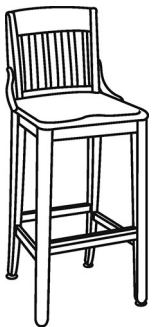

## Series 95 | Chairs

GSA Approved | 71-205  
COM yardage: 1

**Standard includes:**

- Solid hardwood
- Species: **O** Oak or **M** Maple
- Flat or crown top
- Armless
- Wood or upholstered seat: base grade fabric
- Seat height: 17" chair, 24" counter, 29" bar
- Shipped assembled

**Options available:**

- Price Grade 4 fabric and above, please call for pricing

Part Number	Description	D" x W" x H"
95FM	SERIES 95, Chair, Flat Top	22 x 18 x 35
95FO	SERIES 95, Chair, Flat Top	22 x 18 x 35
95FUSM	SERIES 95, Chair, Upholstered Seat, Wood Back	22 x 18 x 35
95FUSO	SERIES 95, Chair, Upholstered Seat, Wood Back	22 x 18 x 35

GSA Approved | 71-205

Part Number	Description	D" x W" x H"
95CM	SERIES 95, Chair, w/ Crown Top, Wood Seat	22 x 18 x 35
95CO	SERIES 95, Chair, w/ Crown Top, Wood Seat	22 x 18 x 35
95CUSM	SERIES 95, Chair, w/ Crown Top, Seat Upholstered, Wood Back	22 x 18 x 35
95CUSO	SERIES 95, Chair, w/ Crown Top, Seat Upholstered, Wood Back	22 x 18 x 35

GSA Approved | 71-205

Part Number	Description	D" x W" x H"
95BSM30	SERIES 95, Chair, w/ Flat Top, Bar Height, Wood Seat	21 x 18 x 43
95BSO30	SERIES 95, Chair, w/ Flat Top, Bar Height, Wood Seat	21 x 18 x 43
95BSUSM030	SERIES 95, Chair, w/ Flat Top, Bar Height, Upholstered seat	20 x 18 x 43
95BSUSO30	SERIES 95, Chair, w/ Flat Top, Bar Height, Upholstered seat	20 x 18 x 43