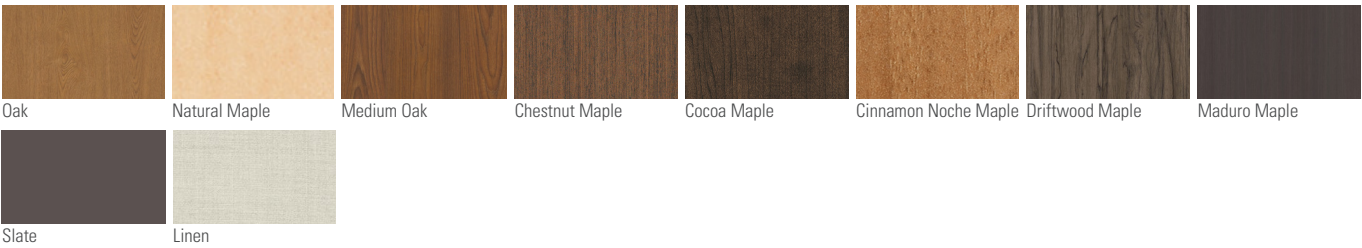

wood finish

laminate finish

metal finish

Color Disclaimer

Please order actual material samples for specifying purposes. Color accuracy is not guaranteed with these images.

As with all natural wood products there will be some variation or irregularities of color, texture, or surface grain. Contact your RT London representative or call customer service at 877.613.2012 with any questions or concerns.