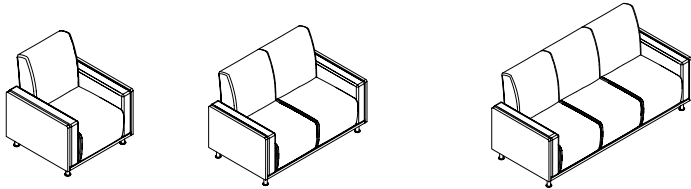

Zephyr

Zephyr offers contemporary style with clean lines. Sturdy plywood sides provide durability combined with a great aesthetic.

features

- Chair: 30"W x 35"H x 30"D. Seat height: 19"
- Settee: 55"W x 35"H x 30"D. Seat height: 19"
- Sofa: 77"W x 35"H x 30"D. Seat height: 19"
- Structural frame material is $\frac{3}{4}$ " upholstery grade plywood.
- Structural construction method is glue and dowel.
- Seat and back are constructed as separate units.
- All styles available with metal or wood feet.
- Tablet arm (optional) rotates 180 degrees. Laminate top finish matches wood feet.
- CAL 117 foam, multiple thickness, used throughout.

statement of line

Chair

Settee

Sofa

wood finish

Light Oak

Medium Oak

Natural Maple