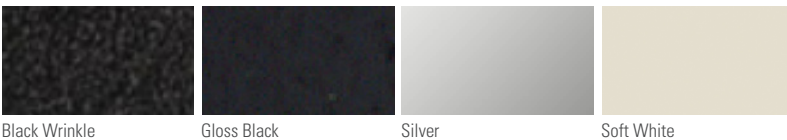

metal finish

Color Disclaimer

Please order actual material samples for specifying purposes. Color accuracy is not guaranteed with these images.