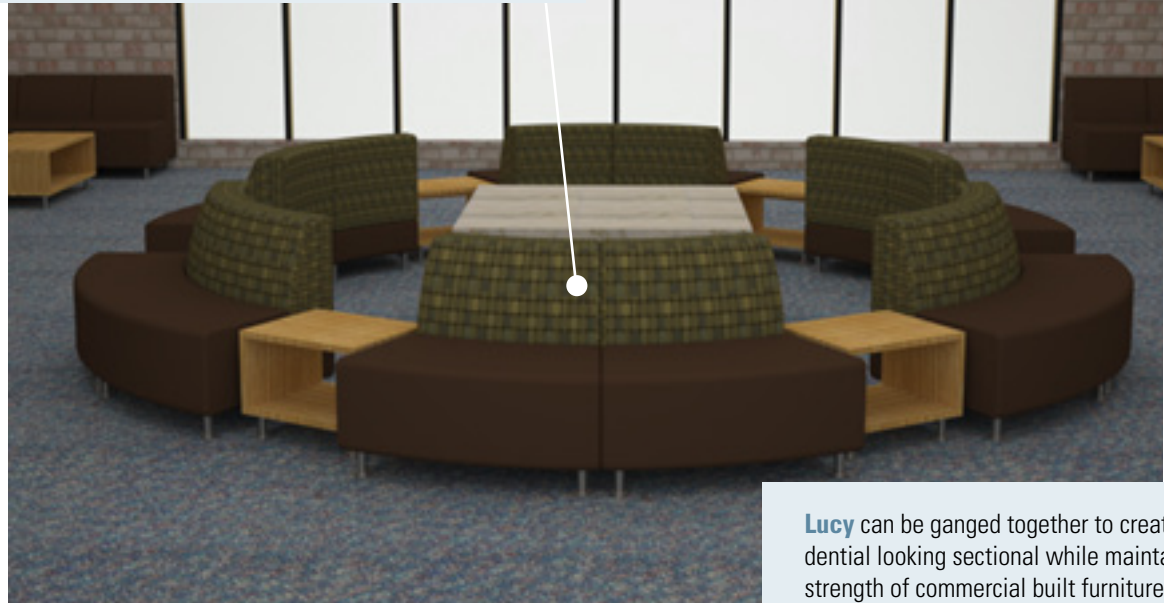

Planning Ideas

Our most versatile lounge yet...

Lucy is a great choice if you want your furniture to change with your space. Whether your space needs change every couple of years, once or month, or even every day – **Lucy** is your answer to ultimate configurability.

Products:

- **Lucy** | Lounge Seating
- **Lucy table** | Tables

Curved Lucy is framing an existing statue platform. Without the ability to curve around the sculpture, the space really isn't be used effectively. Curved Lucy was the ideal solution because it highlights the feature of the room while looking like it was designed just for the space.

Lucy can be ganged together to create a residential looking sectional while maintaining the strength of commercial built furniture. Perfect for living rooms or waiting areas, this arrangement can be used in many situations.

Lucy occasional tables are a great match for Lucy Lounge. With its similar low profile, the seat plane naturally flows into the top plane of the table to appear as one continuous design.