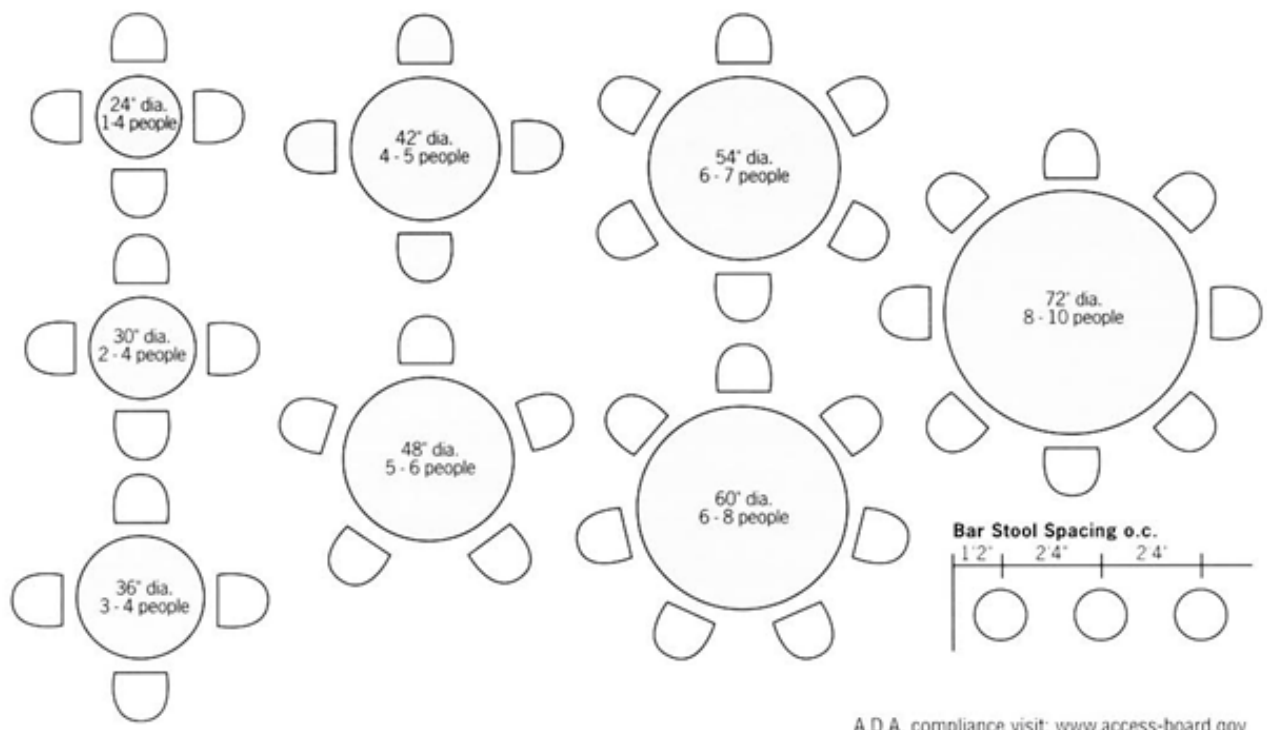

Minimum Back-to-Back Spacing - 12"
 Consult local fire codes for legal requirements.
 Spacing requirements will vary depending on selected chair width.

A.D.A. compliance visit: www.access-board.gov