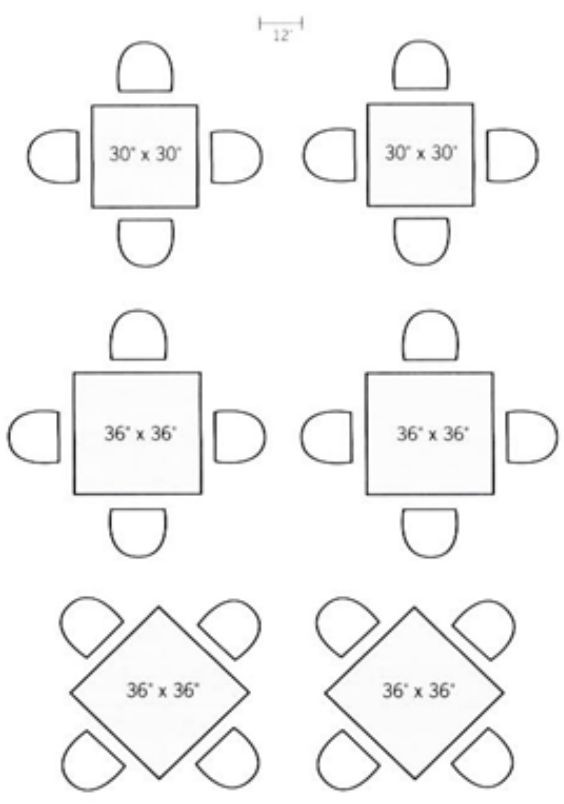

Minimum Back-to-Back Spacing - 12"
 Consult local fire codes for legal requirements.
 Spacing requirements will vary depending on selected chair width.

A.D.A. compliance visit: www.access-board.gov