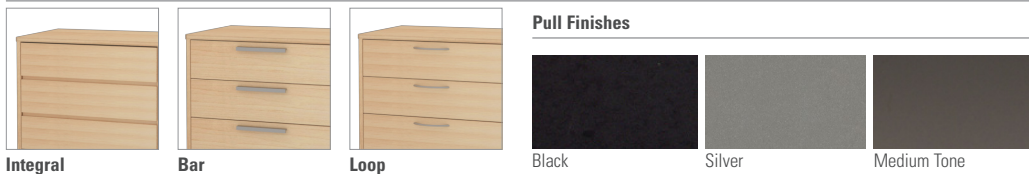

pull styles