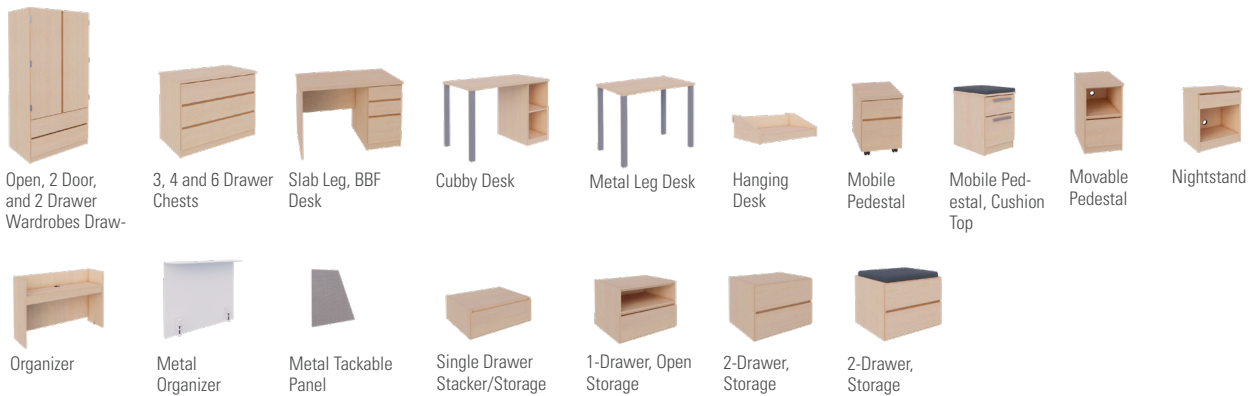

statement of line