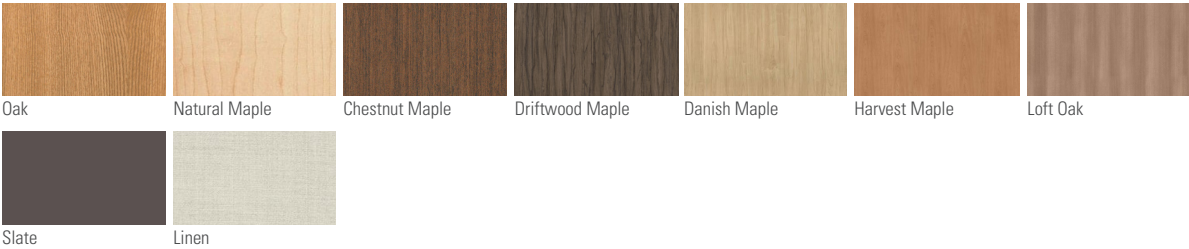

wood finishes

laminate finishes

Color Disclaimer

Please order actual material samples for specifying purposes. Color accuracy is not guaranteed with these images.

As with all natural wood products there will be some variation or irregularities of color, texture, or surface grain. Contact your RT London representative or call customer service at 877.613.2012 with any questions or concerns.