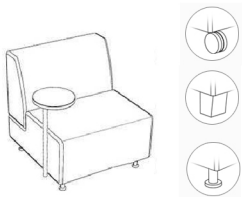

Part Number	Description	D" x W" x H"
LULB3A30	LUCY, Curved - Inner	39 x 30 x 30
LULB3A30F	LUCY, Curved - Inner, Field Reupholsterable	39 x 30 x 30
LULB3B30	LUCY, Curved - Outer	39 x 30 x 30
LULB3B30F	LUCY, Curved - Outer, Field Reupholsterable	39 x 30 x 30

GSA Approved | 71-206
COM Yardage: Seat 2.25, Back 1.5

Options available:

- Casters, 4" silver: **+\$100 List**
- Wood legs: **+\$180 List**
- Integrated power, left or right: **+\$185 List**. Includes 1 power outlet, 2 USB charging ports with a 6' power cord.
- Grade 4 fabric and above, please call for pricing
- For Customer's Own Material (COM), add the total cost of fabric to Grade 1 Price Group

Note:

- Tablet arm rotates 180 degrees
- Tablet laminate surface finish will match finish of wood leg if chosen
- Arm post: silver

Part Number	Description	D" x W" x H"
LULB1E24+K	LUCY, Chair, Tablet Arm, Right	30 x 26 x 30
LULB1E24+M	LUCY, Chair, Tablet Arm, Right	30 x 26 x 30
LULB1F24+K	LUCY, Chair, Tablet Arm, Left	30 x 26 x 30
LULB1F24+M	LUCY, Chair, Tablet Arm, Left	30 x 26 x 30