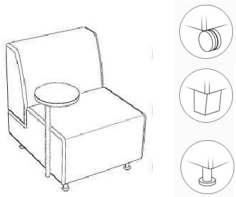

GSA Approved | 71-206
COM Yardage: Seat 2.25, Back 1.5

Options available:

- Casters, 4" silver: **+$100 List**
- Wood legs: **+$180 List**
- Integrated power, left or right: **+$185 List**. Includes 1 power outlet, 2 USB charging ports with a 6' power cord.
- Grade 4 fabric and above, please call for pricing
- For Customer's Own Material (COM), add the total cost of fabric to Grade 1 Price Group

Note:

- Tablet arm rotates 180 degrees
- Tablet laminate surface finish will match finish of wood leg if chosen
- Arm post: silver

Part Number	Description	D" x W" x H"
LULB1E24+K	LUCY, Chair, Tablet Arm, Right	30 x 26 x 30
LULB1E24+M	LUCY, Chair, Tablet Arm, Right	30 x 26 x 30
LULB1F24+K	LUCY, Chair, Tablet Arm, Left	30 x 26 x 30
LULB1F24+M	LUCY, Chair, Tablet Arm, Left	30 x 26 x 30