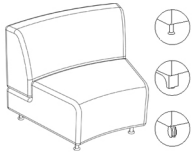

GSA Approved | 71-206
COM Yardage: Seat 2.75, Back 2

Options available:

- Casters, 4" silver: **+$100 List**
- Wood legs: **+$180 List**
- Integrated power, left or right: **+$185 List**. Includes 1 power outlet, 2 USB charging ports with a 6' cord.
- Grade 4 fabric and above, please call for pricing
- For Customer's Own Material (COM), add the total cost of fabric to Grade 1 Price Group

Part Number	Description	D" x W" x H"
LULB3A30	LUCY, Curved - Inner	39 x 30 x 30
LULB3A30F	LUCY, Curved - Inner, Field Reupholsterable	39 x 30 x 30
LULB3B30	LUCY, Curved - Outer	39 x 30 x 30
LULB3B30F	LUCY, Curved - Outer, Field Reupholsterable	39 x 30 x 30