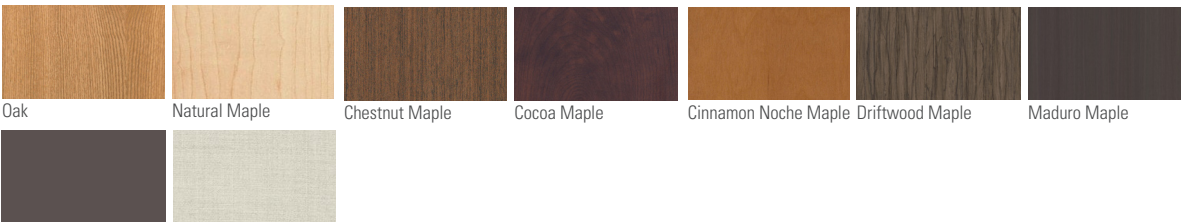

Combined style and durable construction make the perfect addition to any lounge seating.

Bluto
Tables

Bluto

features

- Simple, contemporary design.
- Long lasting durability.
- Coordinates with the Bluto lounge collection.
- Oak or Maple veneer plywood.
- Laminate top with plywood edge.
- Available in a coffee table, end table or round end table.

statement of line

Coffee Table

End Table

Round End Table

wood finish

Oak

Natural Maple

Chestnut Maple

Cocoa Maple

Cinnamon Noche Maple

Driftwood Maple

Maduro Maple

laminate finish

Oak

Natural Maple

Chestnut Maple

Cocoa Maple

Cinnamon Noche Maple

Driftwood Maple

Maduro Maple

Slate

Linen

Color Disclaimer

Please order actual material samples for specifying purposes. Color accuracy is not guaranteed with these images.