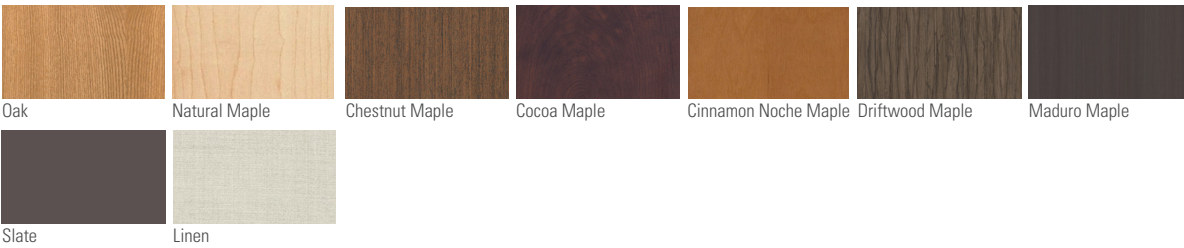

wood finish

laminata finish

metal finish

Color Disclaimer

Please order actual material samples for specifying purposes. Color accuracy is not guaranteed with these images.

As with all natural wood products there will be some variation or irregularities of color, texture, or surface grain. Contact your RT London representative or call customer service at 877.613.2012 with any questions or concerns.